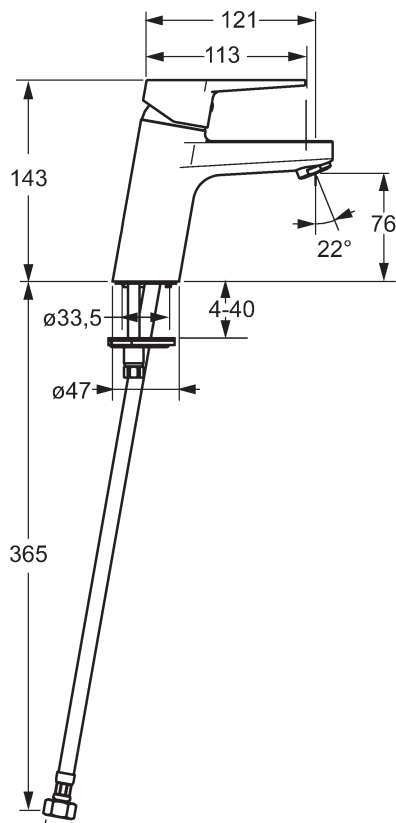

HANSATWIST BASIN MIXER

Product Image

Technical Specification

Description

HansaTwist Basin Mixer
WELS 5 Star / 6Lpm

090522830037

Additional Information

- 5 year Warranty* Conditions Apply
- German Engineered
- 35mm Cartridge
- Flexible 1/2" Tails
- Variable volume & temperature limiter