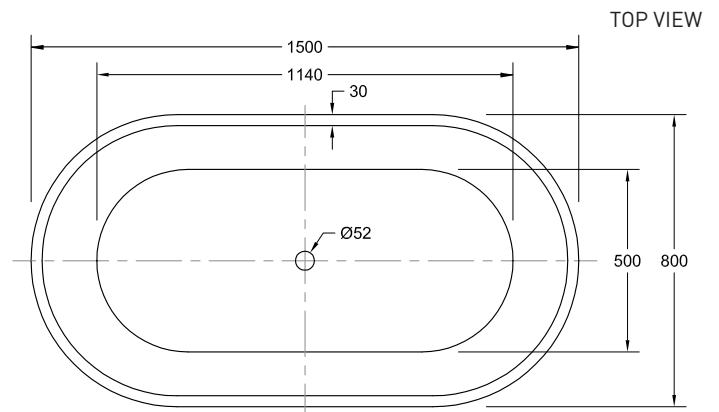

PREZZO 1500

Freestanding Bath

PREZZO 1500 FREESTANDING BATH

The Prezzo Freestanding bath is a great value oval bath, with beautiful curved edges. Its compact size and low entry height make it suitable for most bathrooms.

SIZE (l)x(w)x(h)

- *PR1500W* ~ 1500 x 800 x 530 (mm)

KEY FEATURES

- Oval Freestanding bath design
- Manufactured from premium sanitary grade acrylic
- Made to AS/NZ standard: 2023/1995
- High gloss white
- Plug and waste not included
- Centre waste position