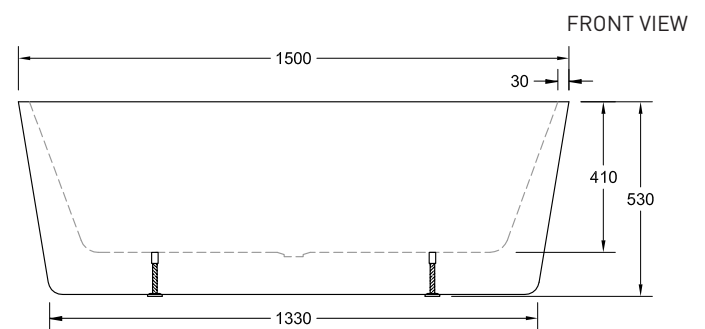

PREZZO 1500

Freestanding Bath

PREZZO 1500 FREESTANDING BATH

The Prezzo Freestanding bath is a great value oval bath, with beautiful curved edges. Its compact size and low entry height make it suitable for most bathrooms.

SIZE (l)x(w)x(h)

- *PR1500W* ~ 1500 x 800 x 530 (mm)

KEY FEATURES

- Oval Freestanding bath design
- Manufactured from premium sanitary grade acrylic
- Made to AS/NZ standard: 2023/1995
- High gloss white
- Plug and waste not included
- Centre waste position