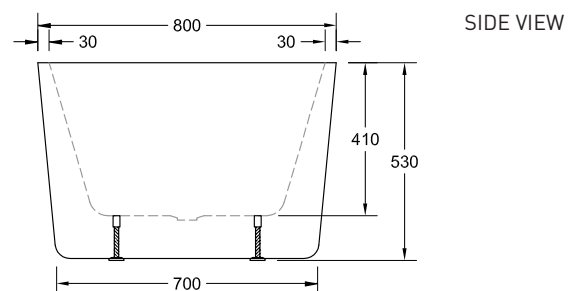

PREZZO 1500

Freestanding Bath

PREZZO 1500 FREESTANDING BATH

The Prezzo Freestanding bath is a great value oval bath, with beautiful curved edges. Its compact size and low entry height make it suitable for most bathrooms.

SIZE (l)x(w)x(h)

- *PR1500W* ~ 1500 x 800 x 530 (mm)

KEY FEATURES

- Oval Freestanding bath design
- Manufactured from premium sanitary grade acrylic
- Made to AS/NZ standard: 2023/1995
- High gloss white
- Plug and waste not included
- Centre waste position