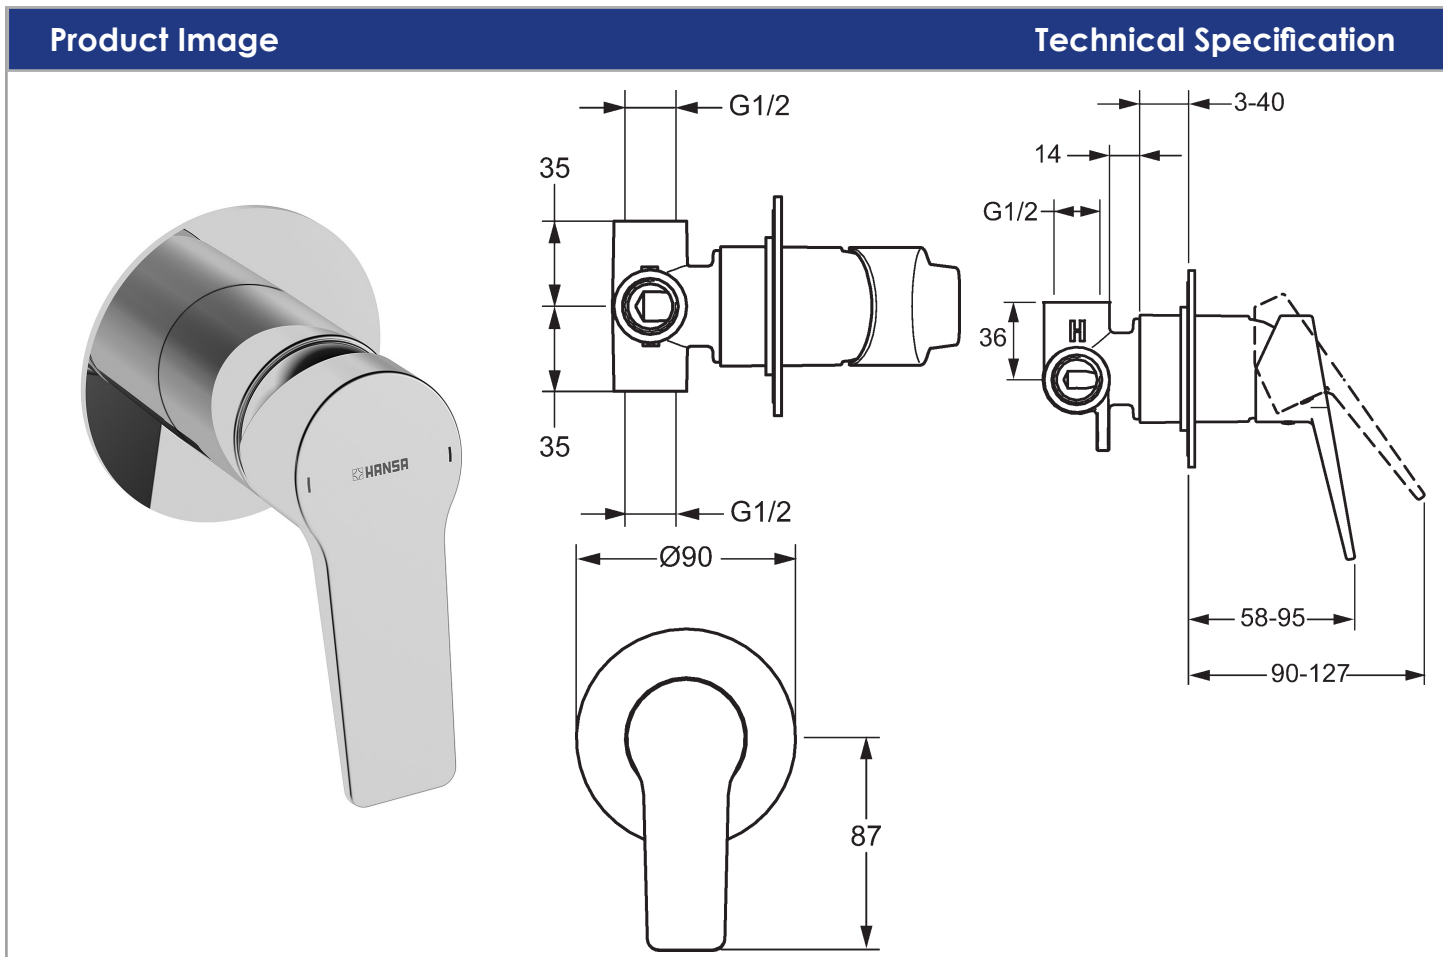

HANSATWIST SHOWER MIXER

Description	
HansaTwist Shower Mixer - 90mm	
Chrome Trim	49777003
Body Only	50500100

Additional Information
<ul style="list-style-type: none"> - 5 year Warranty* Conditions Apply - German Engineered - Variable Volume & Temperature Limiter - 35mm Cartridge