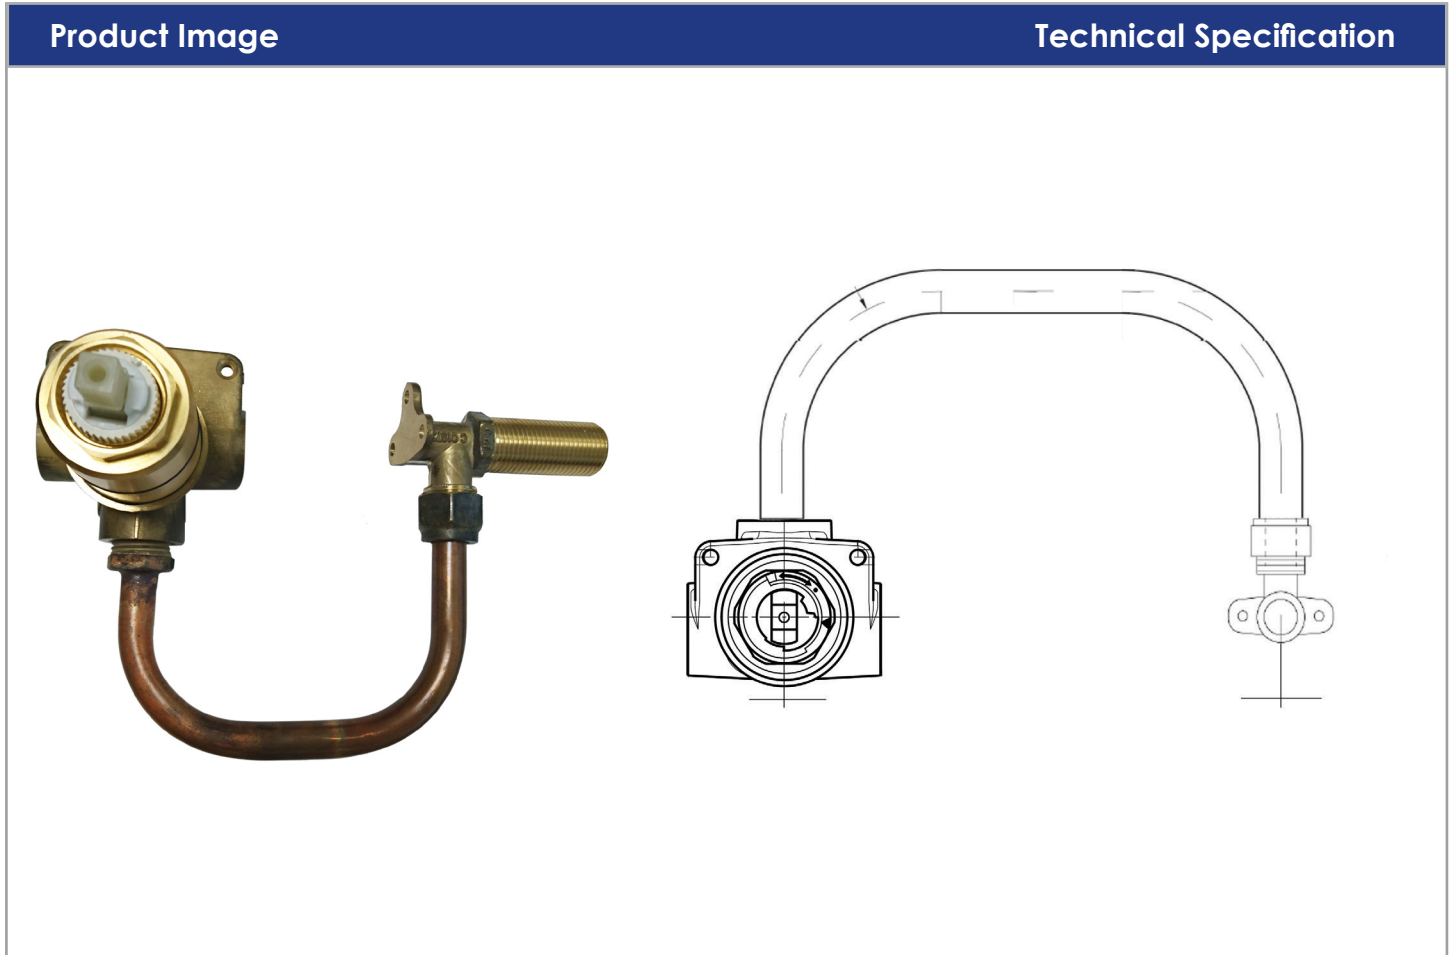

COMBINATION MIXER IN-WALL BODY

Description
<p>Concealed In Wall Combination Body</p> <p>50500100BR</p>

Additional Information
<ul style="list-style-type: none"> - 35mm Cartridge - Includes breech piece with outlet connection for spout