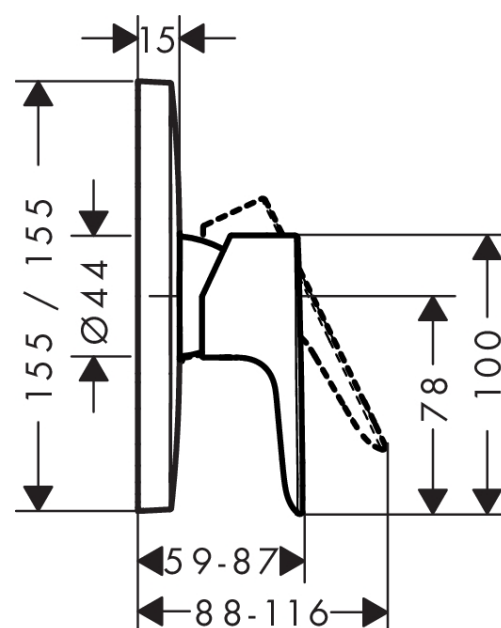

#### product features

- connection type: basic set
- ceramic cartridge
- temperature limitation adjustable
- scope of supply: escutcheon, handle, sleeve, mixing unit

### Scale drawing