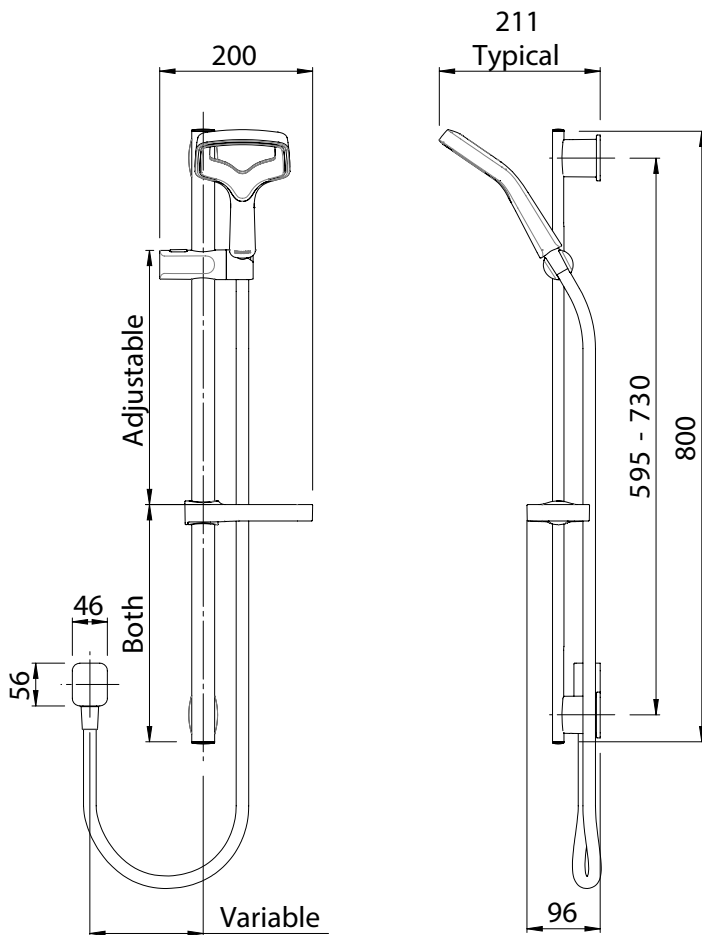

RUSRCPAU  
AURAJET RUA RAIL  
SHOWER - CHROME

Also available in  
WHITE ACCENT

Aurajet®

**FINISH:** Chrome

**FUNCTIONS:** Aurajet®

**MOUNTING METHOD:** Adjustable Mount Pillars

**SUPPLY:** Mains Pressure

**CONNECTIONS:** 1/2" BSP Female

**WORKING PRESSURES:** 150 - 500 kpa

**OPERATING TEMPERATURE:** Recommended 50°C\*

\*Refer AS/NZS 3500

- Features next generation Aurajet® spray technology. 13 hidden jets deflect off precisely angled surfaces to deliver stunning fans of luxuriously dense droplets resulting in 20% more spray force and twice the coverage of conventional showers
- Unique square-halo shaped single function showerhead
- Stylish 800mm rail with adjustable pillars to allow easy retro-fit to existing holes
- Limescale resistant to maintain shower performance
- Height adjustable handset holder with twist lock metal slider
- Stylish chrome soap dish and brass wall elbow included
- Strong and durable, 1.5m SatinLux hose
- Suitable for mains pressure installation
- Also available with white accent (*RUSRCPWHAU*)