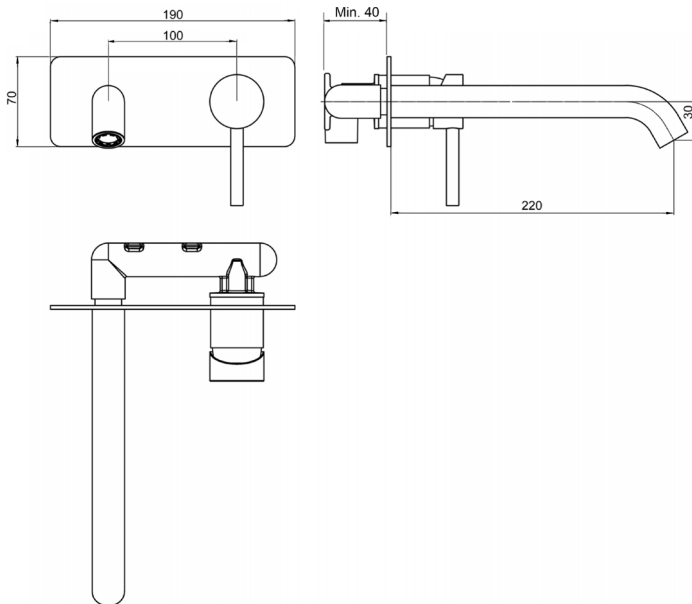

## Axis Pin Lever Wall Mount Basin Mixer - 220mm spout

AX01320

**WELS:** 6 stars

**Litres/minute:** 4.5L

**Finishes available:** Chrome, Matte Black, Satin Nickel PVD, Rose Gold PVD, Brushed Rose Gold PVD, Brushed Brass PVD, Brushed Gun Metal.

The Axis Pin Lever Wall Mount Basin Mixer is a classic, cylinder type mixer tap. With specific attention paid to quality, all pieces are polished to a mirror-like chrome finish. Adaptable to many different applications, the Axis collection is a reliable and secure choice.