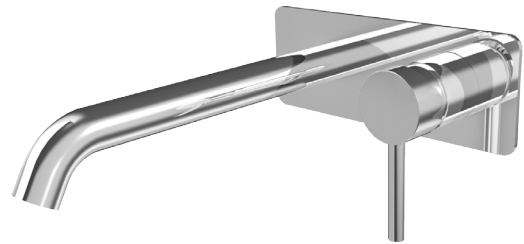

## Axis Pin Lever Wall Mount Basin Mixer - 220mm spout

AX01320

**WELS:** 6 stars

**Litres/minute:** 4.5L

**Finishes available:** Chrome, Matte Black, Satin Nickel PVD, Rose Gold PVD, Brushed Rose Gold PVD, Brushed Brass PVD, Brushed Gun Metal.

The Axis Pin Lever Wall Mount Basin Mixer is a classic, cylinder type mixer tap. With specific attention paid to quality, all pieces are polished to a mirror-like chrome finish. Adaptable to many different applications, the Axis collection is a reliable and secure choice.

This particular series of mixer has some finishes in a PVD coating. PVD (short for Physical Vapor Deposition) is a way of coating products so that the finish has superior wear and corrosion resistance with a higher hardness than electroplating.