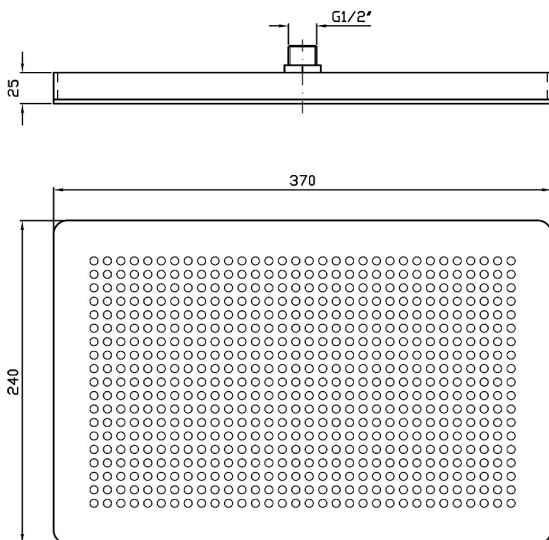

Ceiling Mounted Rain Shower
370x240mm

Z94152

WELS: 1 stars

Litres/minute: 16L

WELS License: 0023

Finish: Chrome

Custom Finishes available:

Brushed Satin Nickel, Copper, Gold, Gun Metal, Rose Gold.

Specialty finishes available upon request.

Zucchetti views the shower as the beginning and centre point of the bathroom, as a wellness place dedicated to the care of oneself. By combining the technology, style and luxury of the Zucchetti ceiling mounted rain shower, even the daily routine can be a subtle pleasure.

The ceiling mounted rain shower, 370x240mm features a mirror polished stainless steel low profile edge and face, silicon rubber nozzles for easy cleaning and generous luxurious spray.

*Conditions apply.