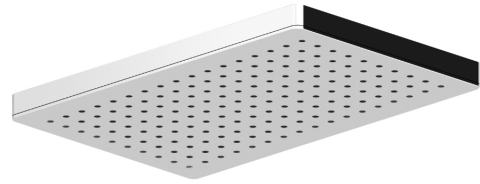

Ceiling Mounted Rain Shower
370x240mm

Z94152

WELS: 1 stars

Litres/minute: 16L

WELS License: 0023

Finish: Chrome

Custom Finishes available:

Brushed Satin Nickel, Copper, Gold, Gun Metal, Rose Gold.

Specialty finishes available upon request.

Zucchetti views the shower as the beginning and centre point of the bathroom, as a wellness place dedicated to the care of oneself. By combining the technology, style and luxury of the Zucchetti ceiling mounted rain shower, even the daily routine can be a subtle pleasure.

The ceiling mounted rain shower, 370x240mm features a mirror polished stainless steel low profile edge and face, silicon rubber nozzles for easy cleaning and generous luxurious spray.

*Conditions apply.