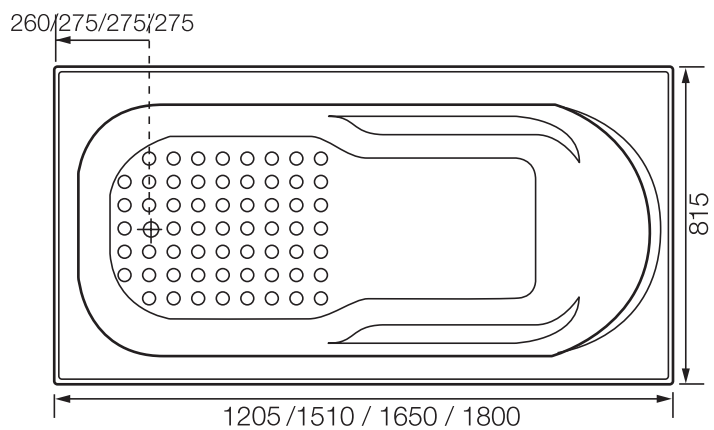

QLD	NSW	VIC	WA	SA	TAS	NTH QLD
TEL	(07) 3271 1944	(02) 9621 5088	(03) 9768 3768	(08) 9242 4766	(08) 8326 7638	(03) 6245 9008	(07) 4771 3400
FAX	(07) 3879 4244	(02) 8814 9898	(03) 9768 3769	(08) 9242 4733	(08) 8186 0699	(03) 6245 9002	(07) 4771 4955

Decina Bathroomware Pty Ltd

ABN 3984 5084 033

www.decina.com.au

100%
australian
made & owned

Lucite Sanitary Grade Acrylic
Steel Rim Reinforcement

DECINA
BATHROOMWARE
relaxing your senses