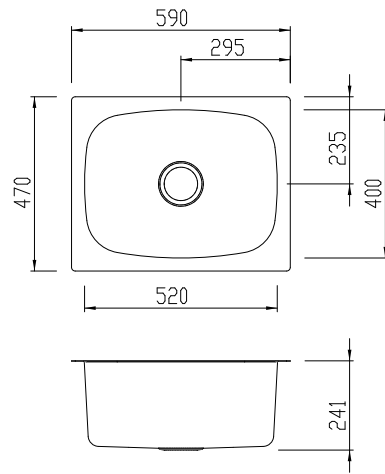

DU490U

Duoform

Oliveri®