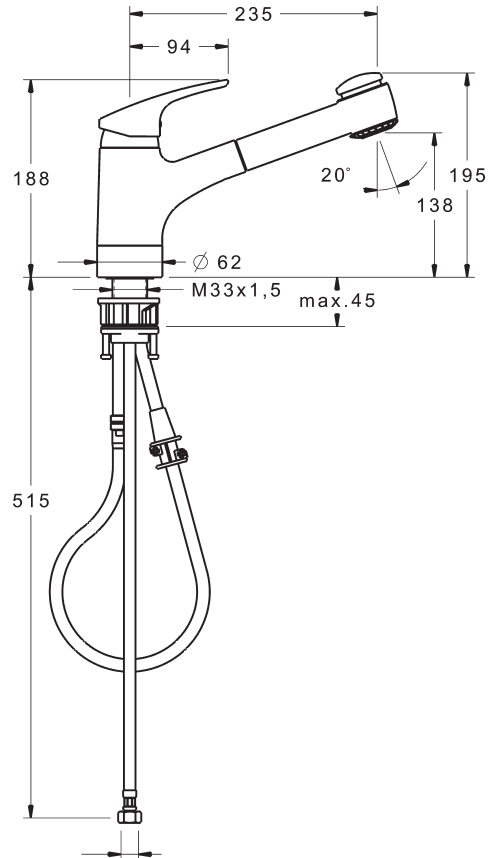

## HANSAMIX KITCHEN MIXER PULL OUT SPRAY

### Product Image

### Description

HansaMix Kitchen Mixer  
Pull Out Spray  
WELS 4 Star / 7.5Lpm

**013822830037**

### Additional Information

- 15 Year Warranty\* Conditions Apply
- German Engineered
- 46mm Cartridge
- Flexible 1/2" Tails