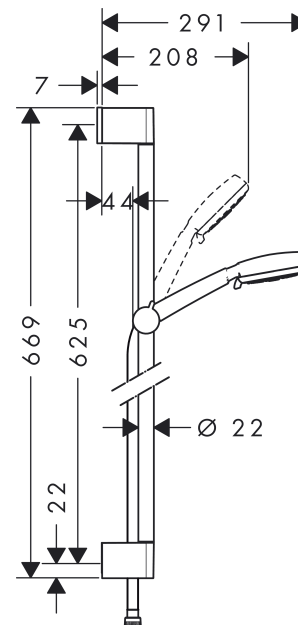

Crometta 100

Crometta 100 Multi EcoSmart 9 l/min shower set 0.65 m

Surfaces: **white/chrome** Article Number: **26653400**

Description

product features

- spray type: SoftRain, IntenseRain, Massage spray
- convenient diversion via Select button
- shower head size: 100 mm
- without pivot joints
- 90° position adjustable slider, pivots left and right, up and down
- maximum flow rate (at 0.3 MPa): 9 l/min
- chrome-plated wall supports of plastic

consists of

- Unica'Croma wall bar 0.65 m (#26503XXX)
- Crometta 100 Multi hand shower EcoSmart 9 l/min (#26826XXX)
- Metaflex shower hose 1.60 m (#28266XXX)

Technology

Product image

Scale drawing

Crometta 100
Crometta 100 Multi EcoSmart 9 l/min shower set 0.65 m
Surfaces: **white/chrome** Article Number: **26653400**