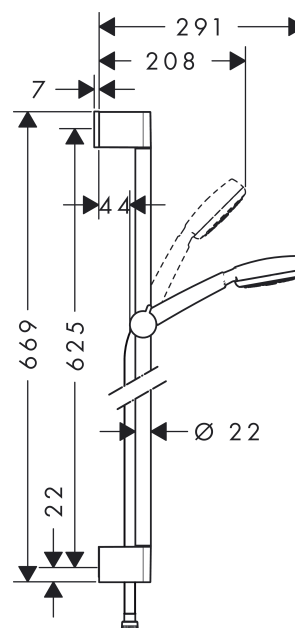

Scale drawing