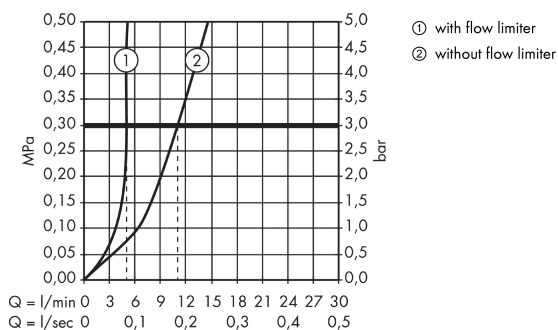

PuraVida

Single lever basin mixer for concealed installation with spout 165 mm wall-mounted

Surfaces: **chrome** Article Number: **15084000**

Description

product features

- handle can be positioned on the right or left, depends on the basic set installation
- projection 165 mm
- laminar spray
- flow rate: 5 l/min
- adjustable spray former
- joystick ceramic cartridge
- non-closing flush grated valve
- suitable for continuous flow water heaters
- connection dimension: DN15

Mandatory Accessoires

- Basic set for single lever basin mixer for concealed installation wall-mounted (#13622XXX)

Technology

Design awards

Product image

Scale drawing

Flowchart