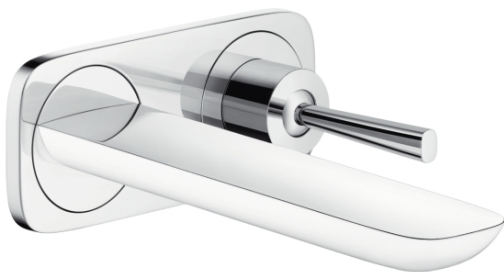

PuraVida

Single lever basin mixer for concealed installation with spout 165 mm wall-mounted

Surfaces: **chrome** Article Number: **15084000**

Description

product features

- handle can be positioned on the right or left, depends on the basic set installation
- projection 165 mm
- laminar spray
- flow rate: 5 l/min
- adjustable spray former
- joystick ceramic cartridge
- non-closing flush grated valve
- suitable for continuous flow water heaters
- connection dimension: DN15

Mandatory Accessoires

- Basic set for single lever basin mixer for concealed installation wall-mounted (#13622XXX)

Technology

Design awards

Product image

Scale drawing

Flowchart

PuraVida

Single lever basin mixer for concealed installation with spout 165 mm wall-mounted

Surfaces: **chrome** Article Number: **15084000**

Installation examples