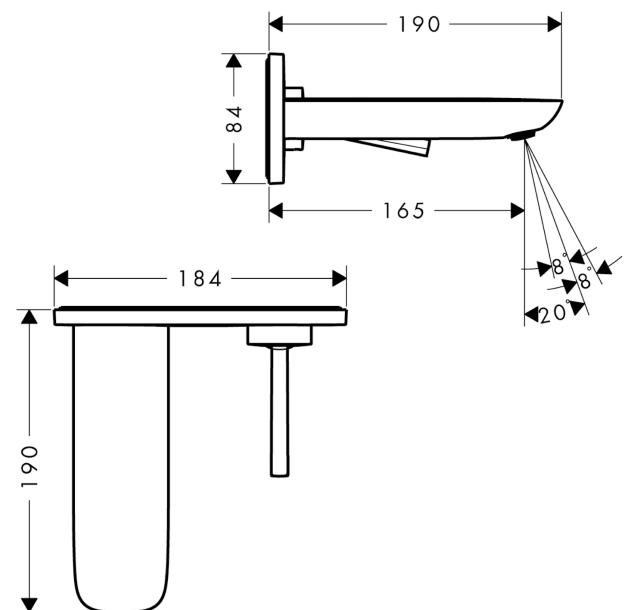

PuraVida

Single lever basin mixer for concealed installation with spout 165 mm wall-mounted

Surfaces: **chrome** Article Number: **15084000**

Description

product features

- handle can be positioned on the right or left, depends on the basic set installation
- projection 165 mm
- laminar spray
- flow rate: 5 l/min
- adjustable spray former
- joystick ceramic cartridge
- non-closing flush grated valve
- suitable for continuous flow water heaters
- connection dimension: DN15

Mandatory Accessoires

- Basic set for single lever basin mixer for concealed installation wall-mounted (#13622XXX)

Technology

Design awards

Product image

Scale drawing

Flowchart

PuraVida

Single lever basin mixer for concealed installation with spout 165 mm wall-mounted

Surfaces: **chrome** Article Number: **15084000**

Installation examples