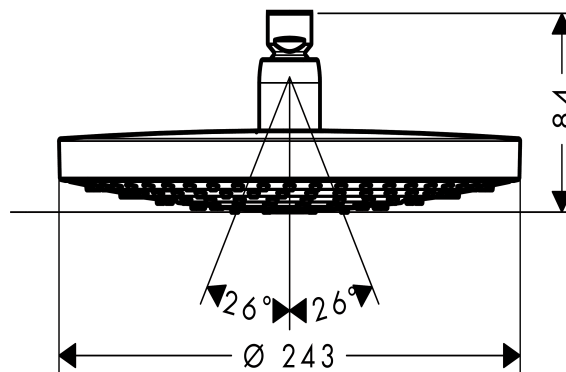

Raindance Select

Raindance Select S 240 2jet overhead shower EcoSmart 9 l/min Surfaces: **chrome**

Article Number: **26469001 (Chrome)** or **26469401 (White/Chrome)**

Description

product features

- shower head size: 240 mm
- spray type: RainAir, Rain
- flow rate Rain spray (at 0.3 MPa): 9 l/min
- flow rate RainAir spray (at 0.3 MPa): 9 l/min
- spray type alternation: Select button on overhead shower
- spray disc surface in two variants: chrome or white
- material spray disc: metal
- spray disc removeable for cleaning
- ·
- ·
- installation type: ceiling
- connection thread G ½
- ·
- suitable for continuous flow water heaters with an output of 18 kW

Technology

Product image

Scale drawing

15 YEAR WARRANTY