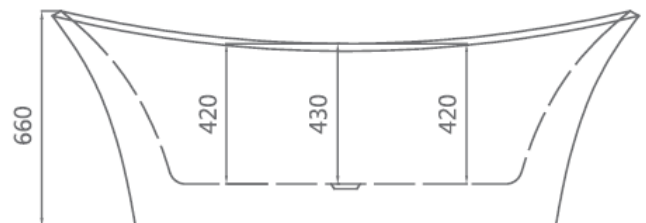

QLD

NSW

VIC

WA

SA

TAS

NTH QLD

TEL (07) 3271 1944 (02) 9621 5088 (03) 9768 3768 (08) 9242 4766 (08) 8326 7638 (03) 6244 7455 (07) 4771 3400

FAX (07) 3879 4244 (02) 8814 9898 (03) 9768 3769 (08) 9242 4733 (08) 8186 0699 (03) 6244 7317 (07) 4771 4955

Decina Bathroomware Pty Ltd

ABN 39 845 084 033

www.decina.com.au

DECINA
INNOVATION, QUALITY & VALUE