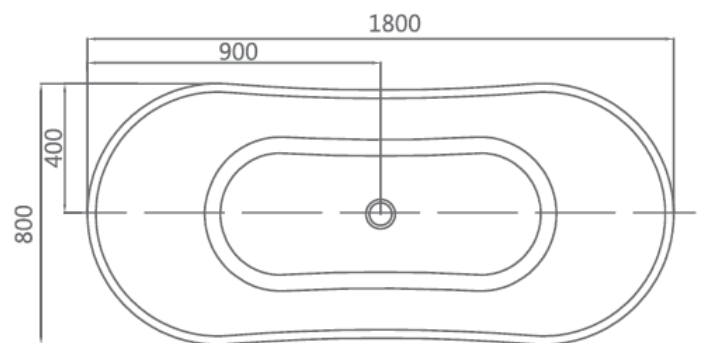

QLD

NSW

VIC

WA

SA

TAS

NTH QLD

TEL (07) 3271 1944 (02) 9621 5088 (03) 9768 3768 (08) 9242 4766 (08) 8326 7638 (03) 6244 7455 (07) 4771 3400

FAX (07) 3879 4244 (02) 8814 9898 (03) 9768 3769 (08) 9242 4733 (08) 8186 0699 (03) 6244 7317 (07) 4771 4955

Decina Bathroomware Pty Ltd

ABN 39 845 084 033

www.decina.com.au

DECINA
INNOVATION, QUALITY & VALUE