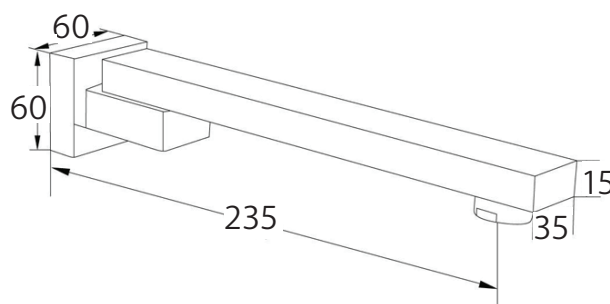

JET

SWIVEL BATH OUTLET

FEATURES

- ★ Designer bath spout
- ★ Swivel function
- ★ Wall mounted
- ★ Fitted with aerator
- ★ Female 1/2 BSP inlet

Code	SP8015
Colour	Chrome
Material	Stainless Steel Construction 304
Length	235mm
Barcode	9347900004693