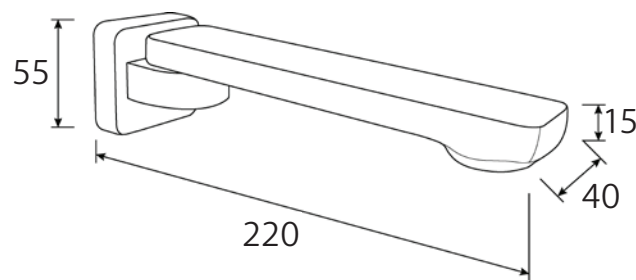

KOMO

SWIVEL BATH OUTLET

FEATURES

- ★ Designer bath spout
- ★ Swivel function
- ★ Wall mounted
- ★ Female 1/2 BSP inlet
- ★ Sexy integrated aerator

Code	SP8018
Colour	Chrome
Material	Stainless Steel Construction 304
Length	220mm
Barcode	9347900017167