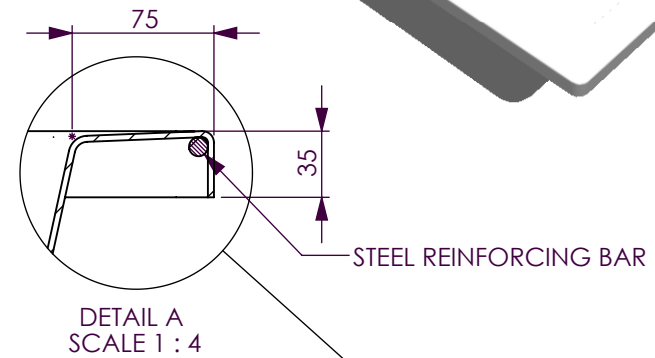

BATH VOLUME (APPROX)	
100mm Below Rim	393 Litres
200mm Below Rim	268 Litres

SECTION A-A

DECINA BATHROOMWARE
LAGO BATH

DECINA BATHROOMWARE CONFIDENTIAL
& PROPRIETARY.
ALL INFORMATION ON THIS DRAWING
PROPERTY OF
DECINA BATHROOMWARE.

NOMINAL MEASUREMENTS ONLY -
MANUFACTURING TOLERANCE +/- 5mm APPLY

Drawn: S Trood

Scale: 1:15

Sheet: A4

Sunday, 28 November 2010

LAGO BATH - DETAILS