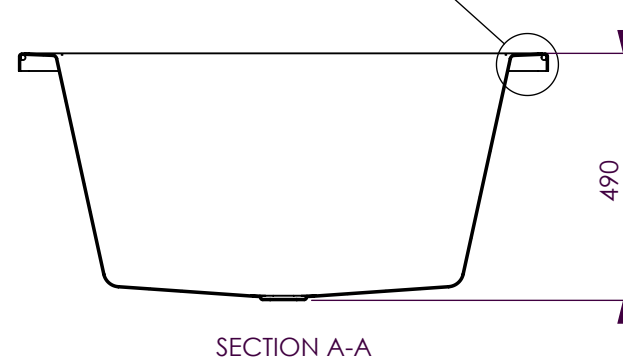

BATH VOLUME (APPROX)	
100mm Below Rim	393 Litres
200mm Below Rim	268 Litres

SECTION A-A

DECINA BATHROOMWARE
LAGO BATH

DECINA BATHROOMWARE CONFIDENTIAL
& PROPRIETARY.
ALL INFORMATION ON THIS DRAWING
PROPERTY OF
DECINA BATHROOMWARE.

NOMINAL MEASUREMENTS ONLY -
MANUFACTURING TOLERANCE +/- 5mm APPLY

Drawn: S Trood

Scale: 1:15

Sheet: A4

Sunday, 28 November 2010

LAGO BATH - DETAILS