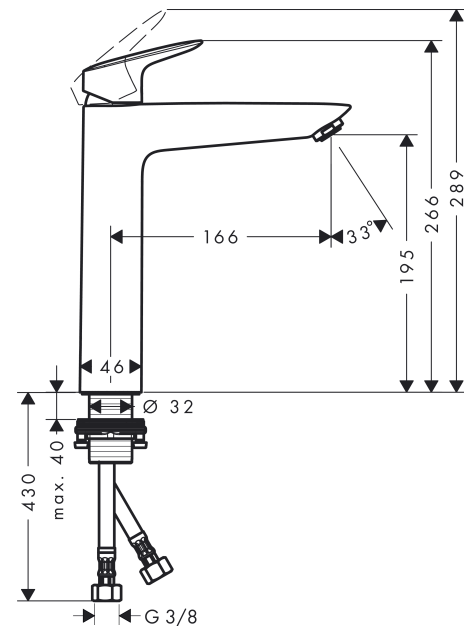

Logis

Single lever basin mixer 190 without waste set

Surfaces: **chrome** Article Number: **71091000**

Description

product features

- ComfortZone 190
- projection 166 mm
- normal spray
- flow rate: 5 l/min
- ceramic cartridge
- temperature limitation adjustable
- without waste set
- suitable for continuous flow water heaters
- connection dimension: DN15

Technology

Design awards

reddot award 2014
winner

Certificates

Product image

Scale drawing

Flowchart