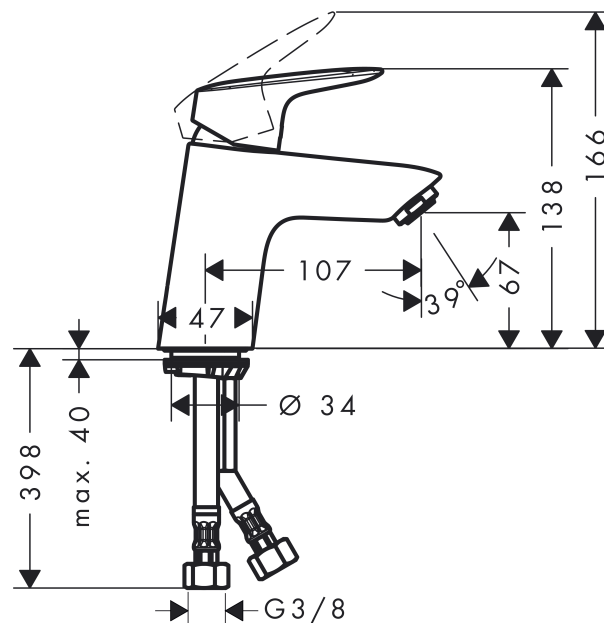

Logis

Single lever basin mixer 70 without waste set

Surfaces: **chrome** Article Number: **71071000**

Description

product features

- ComfortZone 70
- projection 107 mm
- normal spray
- flow rate: 5 l/min
- ceramic cartridge
- temperature limitation adjustable
- without waste set
- suitable for continuous flow water heaters
- connection dimension: DN15

Technology

Design awards

reddot award 2014
winner

Certificates

Product image

Scale drawing

Flowchart