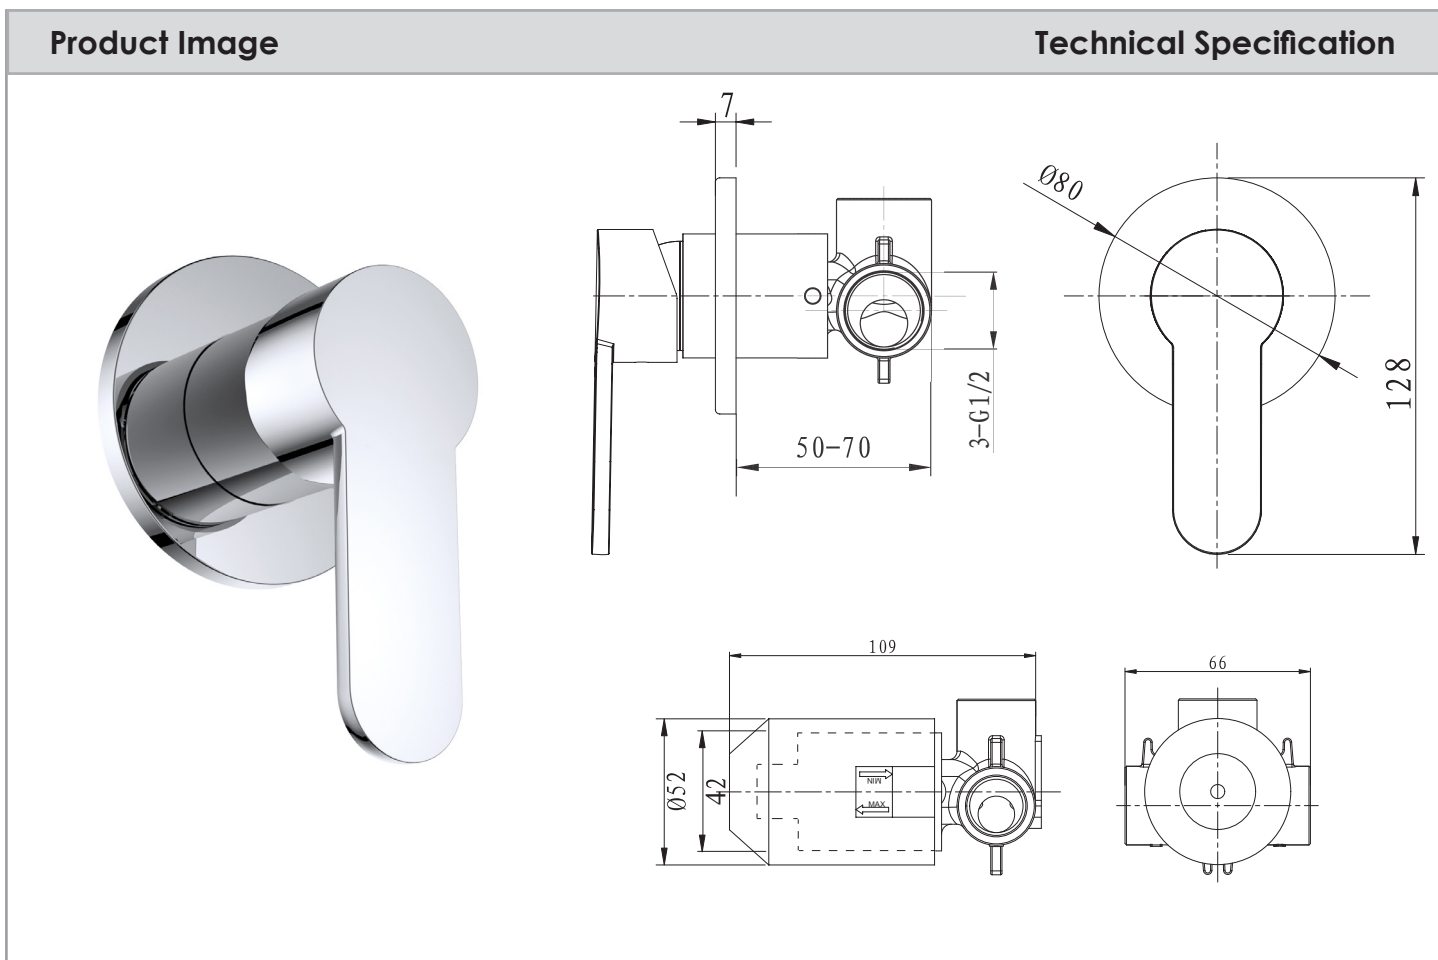

LOFT SHOWER MIXER

Description	
Loft Shower Mixer	
SM326837	Loft Shower Trim
SM320037	Universal Round Shower Body

Additional Information
<ul style="list-style-type: none"> • 35mm European Ceramic Cartridge • 20mm In-Wall Depth Adjustment • Compact trim plate 80mm Ø • 15 Year Replacement Warranty*