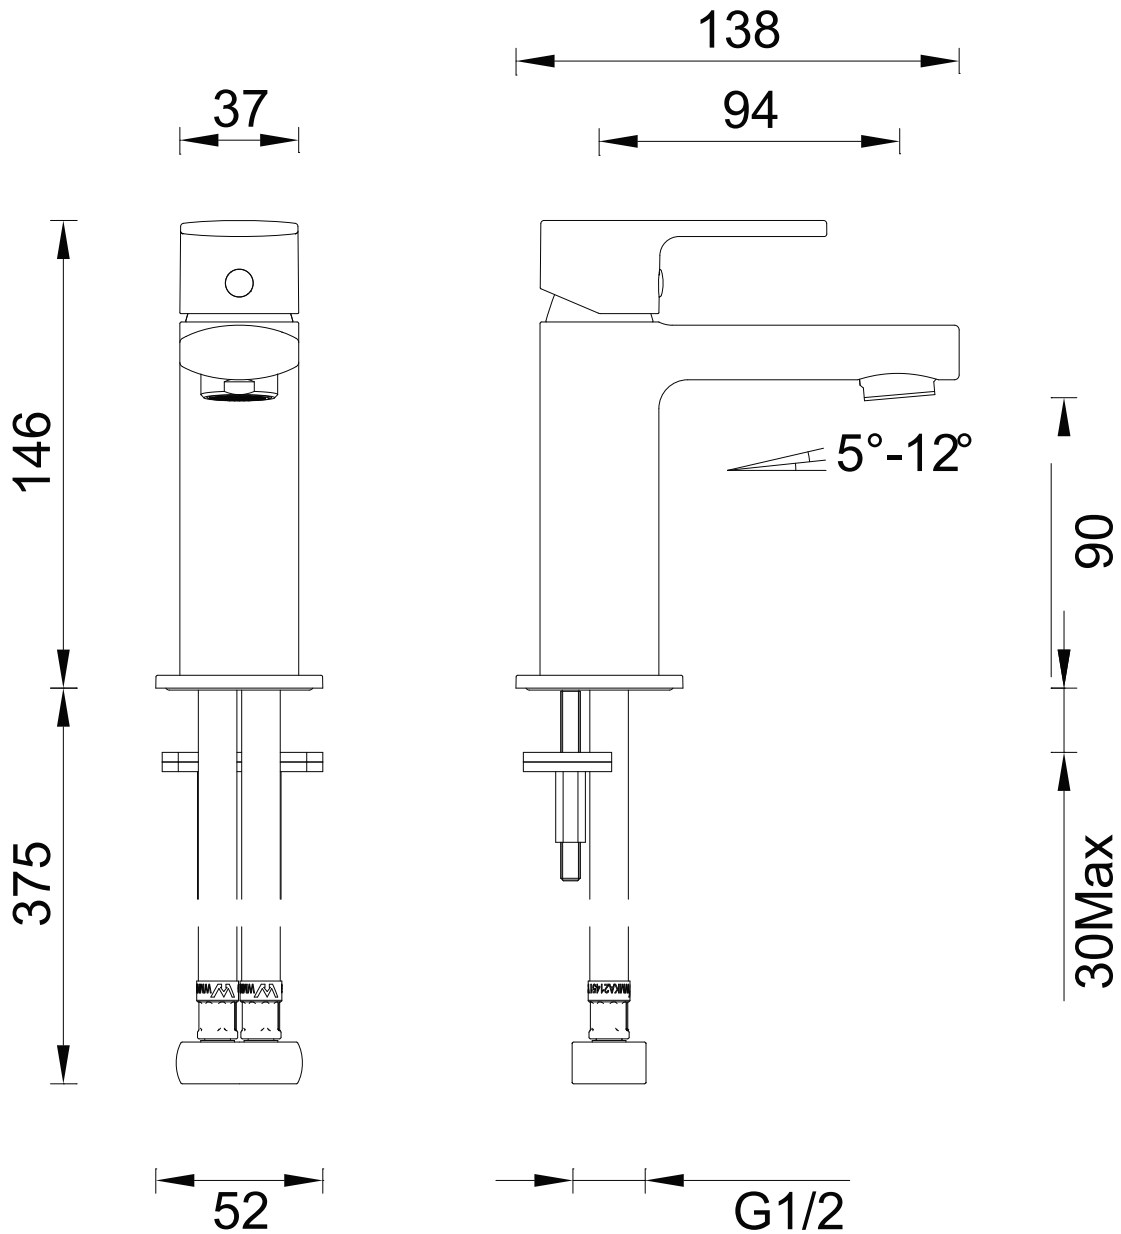

2B1

Gareth Ashton Basin Mixer

2B1

5 Star Flow Rate 5.0L/min

Chrome