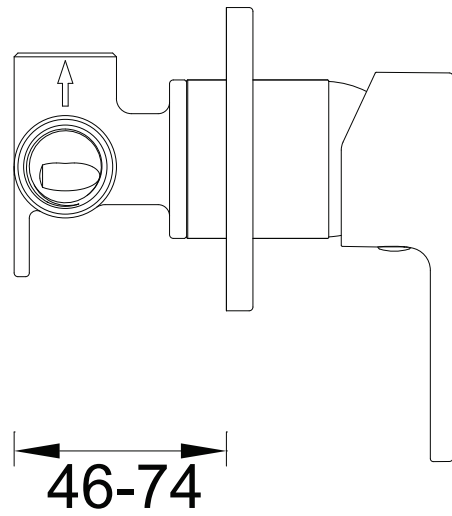

**2SH-EXT 2SH-INT**

**Gareth Ashton Complete Shower Mixer**

Ø80

116  
G1/2

120

2SH-EXT Complete Shower Mixer Chrome