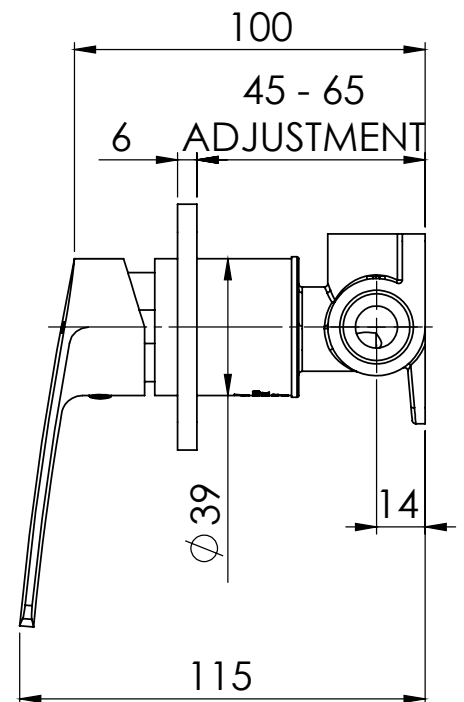

PHOENIX

SPECIFICATIONS

MEKKO

SHOWER / WALL MIXER

PRODUCT CODE:	115-7800-10
FINISH:	MATTE BLACK
WELS:	N/A

INFORMATION:

TEMPERATURE RATING:	MIN 1° - MAX 75°
PRESSURE RATING:	MIN 150 kPa - MAX 500 kPa

AVAILABLE IN:

FOR MORE INFORMATION VISIT
www.phoenixtapware.com.au

PLEASE [CLICK HERE TO VIEW FULL WARRANTY](#)

While we aim to ensure the specifications shown are correct at time of printing, Phoenix Tapware reserves the right to make modifications without prior notice. Always use the physical product measurements for mark-ups and roughing-in as the line drawing shown may differ from the actual product over time. All measurements are shown in millimetres.

FINISH:

MATTE BLACK

WELS:

N/A

PARTS LIST

1. MIXER BODY
2. SLEEVE
3. O-RING 33X2.0
4. 35MM CARTRIDGE
5. DOME
6. DRESS PLATE
7. O-RING 39X2.5
8. HANDLE
9. GRUB SCREW M5X5
10. SCREW CAP

MAINTENANCE AND CARE:

- All surfaces should be cleaned with mild liquid detergent or soap and water.
- Do not use cream cleaners or citrus based cleaning products, as they are abrasive.
- Use of unsuitable cleaning agents may damage the surface. Any damage caused in this way will not be covered by warranty.

PACKAGING INCLUDES

- 1 x Mixer body
- 1 x Handle
- 1 x Dress plate
- 1 x Installation kit
- 1 x Installation instructions
- 1 x Warranty card

PLEASE [CLICK HERE](#) TO VIEW FULL WARRANTY

While we aim to ensure the specifications shown are correct at time of printing, Phoenix Tapware reserves the right to make modifications without prior notice. Always use the physical product measurements for mark-ups and roughing-in as the line drawing shown may differ from the actual product over time. All measurements are shown in millimetres.