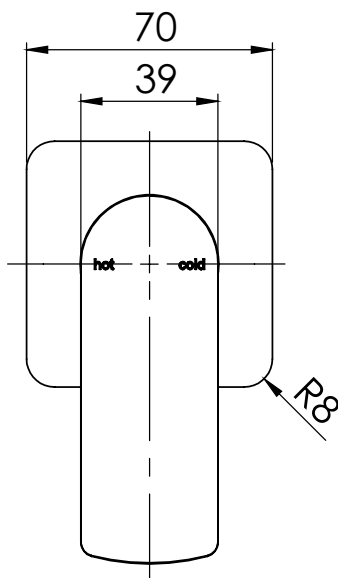

PHOENIX

SPECIFICATIONS

MEKKO

SHOWER / WALL MIXER

PRODUCT CODE:	115-7800-10
FINISH:	MATTE BLACK
WELS:	N/A

INFORMATION:

TEMPERATURE RATING:	MIN 1° - MAX 75°
PRESSURE RATING:	MIN 150 kPa - MAX 500 kPa

AVAILABLE IN:

FOR MORE INFORMATION VISIT
www.phoenixtapware.com.au

PLEASE [CLICK HERE TO VIEW FULL WARRANTY](#)

While we aim to ensure the specifications shown are correct at time of printing, Phoenix Tapware reserves the right to make modifications without prior notice. Always use the physical product measurements for mark-ups and roughing-in as the line drawing shown may differ from the actual product over time. All measurements are shown in millimetres.