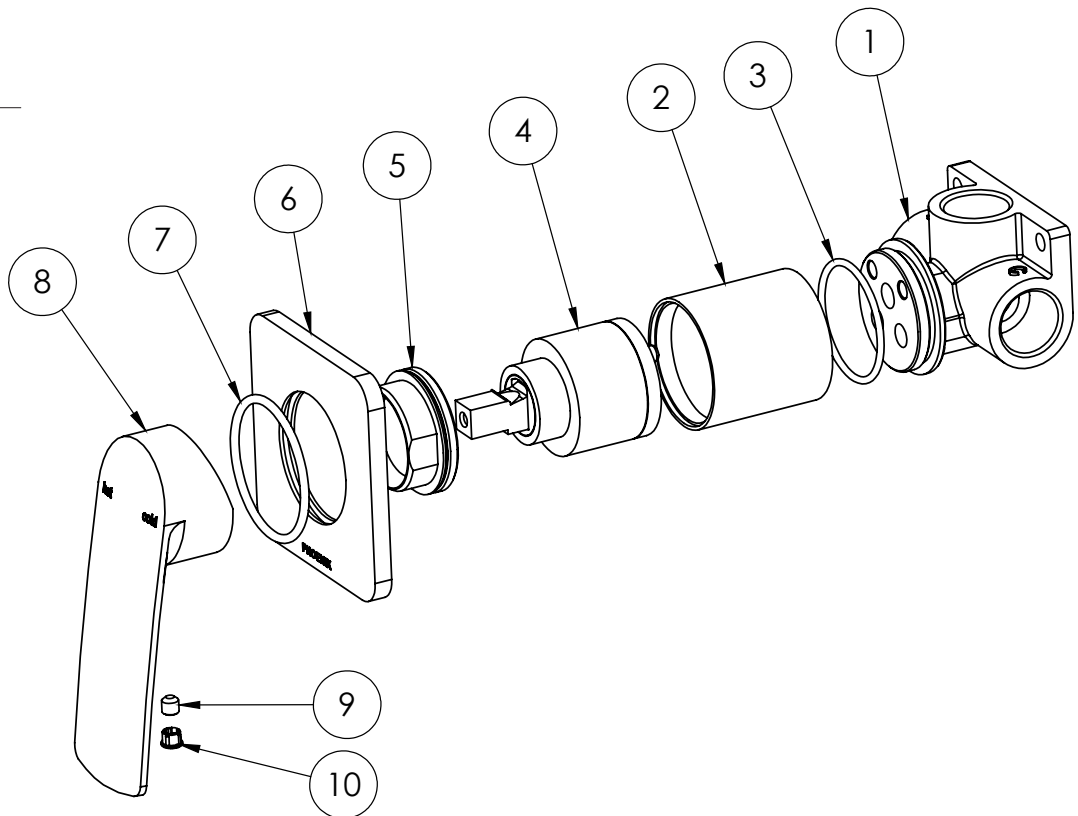

FINISH:

MATTE BLACK

WELS:

N/A

PARTS LIST

1. MIXER BODY
2. SLEEVE
3. O-RING 33X2.0
4. 35MM CARTRIDGE
5. DOME
6. DRESS PLATE
7. O-RING 39X2.5
8. HANDLE
9. GRUB SCREW M5X5
10. SCREW CAP

MAINTENANCE AND CARE:

- All surfaces should be cleaned with mild liquid detergent or soap and water.
- Do not use cream cleaners or citrus based cleaning products, as they are abrasive.
- Use of unsuitable cleaning agents may damage the surface. Any damage caused in this way will not be covered by warranty.

PACKAGING INCLUDES

- 1 x Mixer body
- 1 x Handle
- 1 x Dress plate
- 1 x Installation kit
- 1 x Installation instructions
- 1 x Warranty card

PLEASE [CLICK HERE](#) TO VIEW FULL WARRANTY

While we aim to ensure the specifications shown are correct at time of printing, Phoenix Tapware reserves the right to make modifications without prior notice. Always use the physical product measurements for mark-ups and roughing-in as the line drawing shown may differ from the actual product over time. All measurements are shown in millimetres.