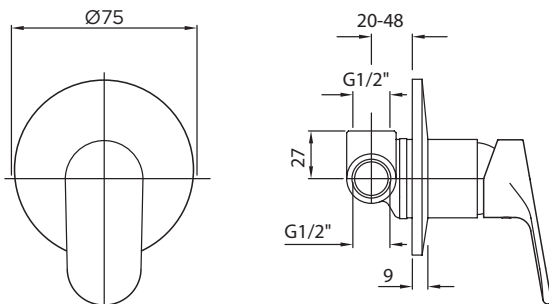

Nikko Shower or Bath Mixer

ZKK122 + R99499

Finishes available: Chrome, Brushed Nickel
and Matte Black

WARRANTY
15 years

*Conditions apply.

streamline

www.streamlineproducts.com.au | Ph: 1300 735 352

Dimensions are in millimeters and are subject to manufacturing variations. Streamline reserves the right to vary specifications at any time without notice. Information provided within this specification sheet is correct at the date of printing. Please confirm all particulars with your sales consultant prior to purchase.
Version: 1.2 - January 2020