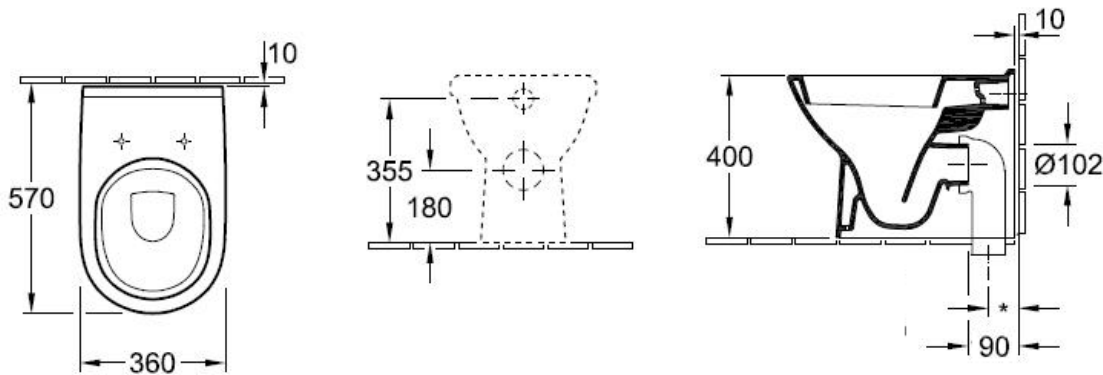

O.novo Wall-Face S-Trap Toilet Suite – 4.5/3L

SOFT  CLOSE

Villeroy & Boch

TECHNICAL SPECIFICATIONS

For use with concealed cistern, ask about Grohe In-Wall Flushing Systems

S-Trap pans supplied with standard Vario Bend 8712: To suit 90mm Set Out

PRODUCT NO: **56570101S4DB**, O.novo Wall-Face S-Trap Suite with 
 PRODUCT NO: **565701R1S4DB**, O.novo Wall-Face S-Trap Suite with 

4.5/3L – WELS 4 STAR RATED SUITES
(Includes Toilet Seat)