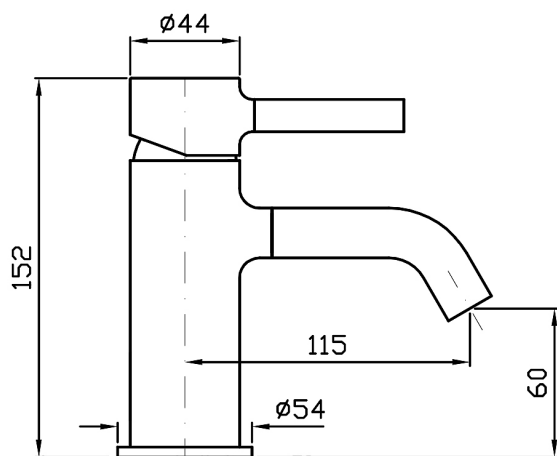

Pan Basin Mixer

ZP6242

WELS: 5 stars

Litres/minute: 6L

WELS License: 0023

Finish: Chrome

Custom Finishes available:

Brushed Satin Nickel, Copper, Gold, Gun Metal, Rose Gold.
Specialty finishes available upon request.

The Pan basin mixer is Zucchetti's interpretation of the basic cylinder type mixer tapware. Pan begins with classic archetypes and goes on to develop completely original aesthetics and new types of taps. Designers Roberto and Ludovica Palomba have concentrated their attention on the joint between the vertical and horizontal elements. As in nature there are no cuts and weldings, so that the spout and handle have a soft connection to the body, like the branch to the trunk of a tree.

The Pan basin mixer has been crafted from solid brass.

Spout projection of 115mm.

*Conditions apply.