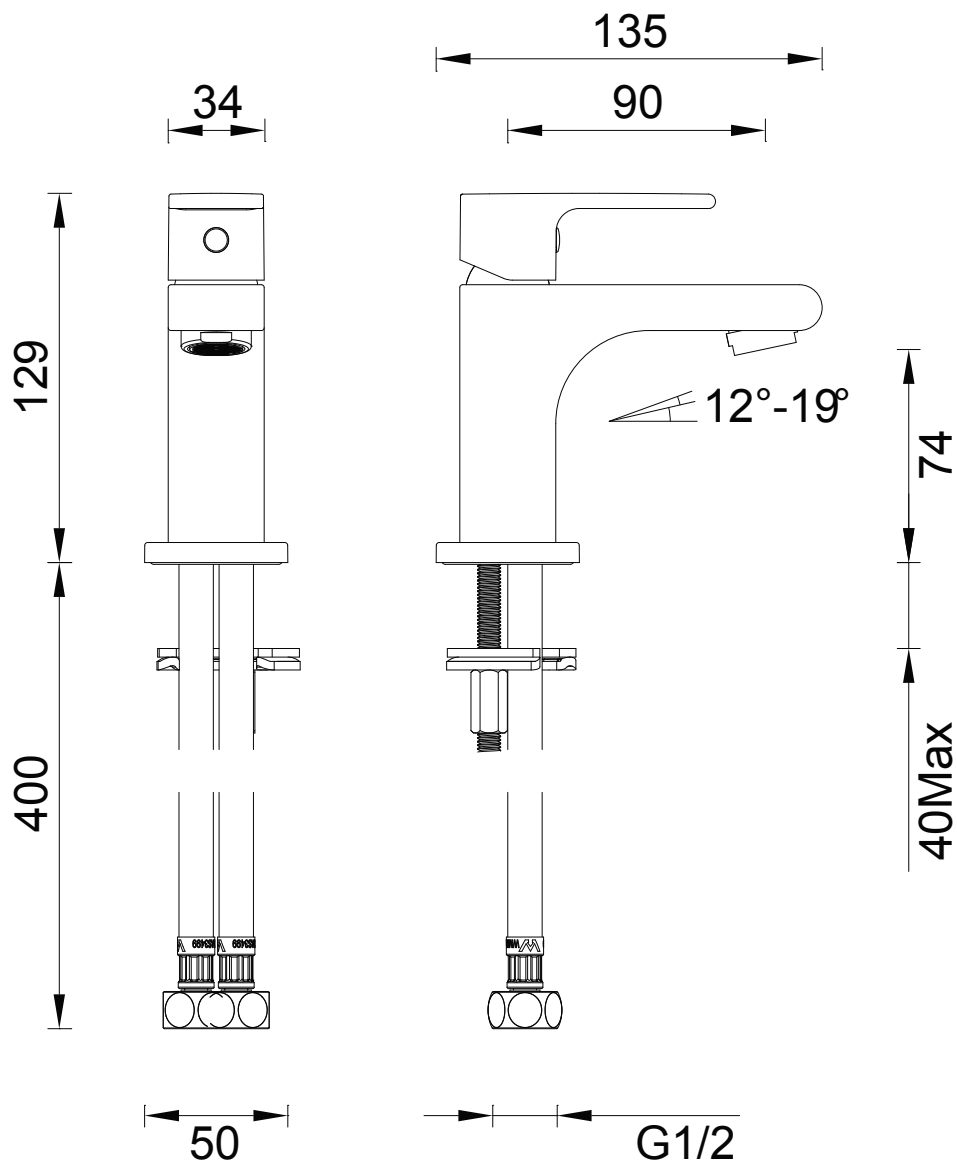

1B1 1B1-B

Gareth Ashton Basin Mixer

1B1 6 Star Flow Rate 4.5L/min Chrome

1B1-B 6 Star Flow Rate 4.5L/min Black