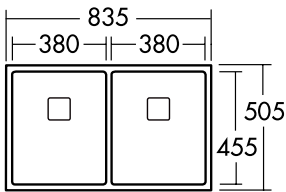

INTERNATIONAL
COLLECTION™**Professional Series**

Model No.

PR1163U

Standard Bowl
380 x 455 x 225mm
39 Litre Capacity

**Specifications**

Description	Double bowl, no drainer undermount sink
Sink Size	835 x 505 x 225mm deep
Drainer Length	n/a
Construction	2 piece, fabricated with 10mm radius corners
Material	304 grade 18/10 Stainless Steel 16 Gauge (1.5mm)
Maximum Tap Holes	n/a

Installation

Fixings	U/M clips supplied
Template	www.oliverisinks.com
Min Cabinet Size	900mm
Waste Holes	n/a

Plumbing

Waste Fittings	2 x 90mm baskets waste included
Overflow	n/a
Other	Softtone & Sound Proofing

Shipping

Carton Type	Fully enclosed
Weight	17.0kg
Carton Size	920 x 575 x 290mm
Pack Qty	1

Included Accessories

AC175Q

2x ACPSQ5

Optional Accessories

ACP128

ACP138