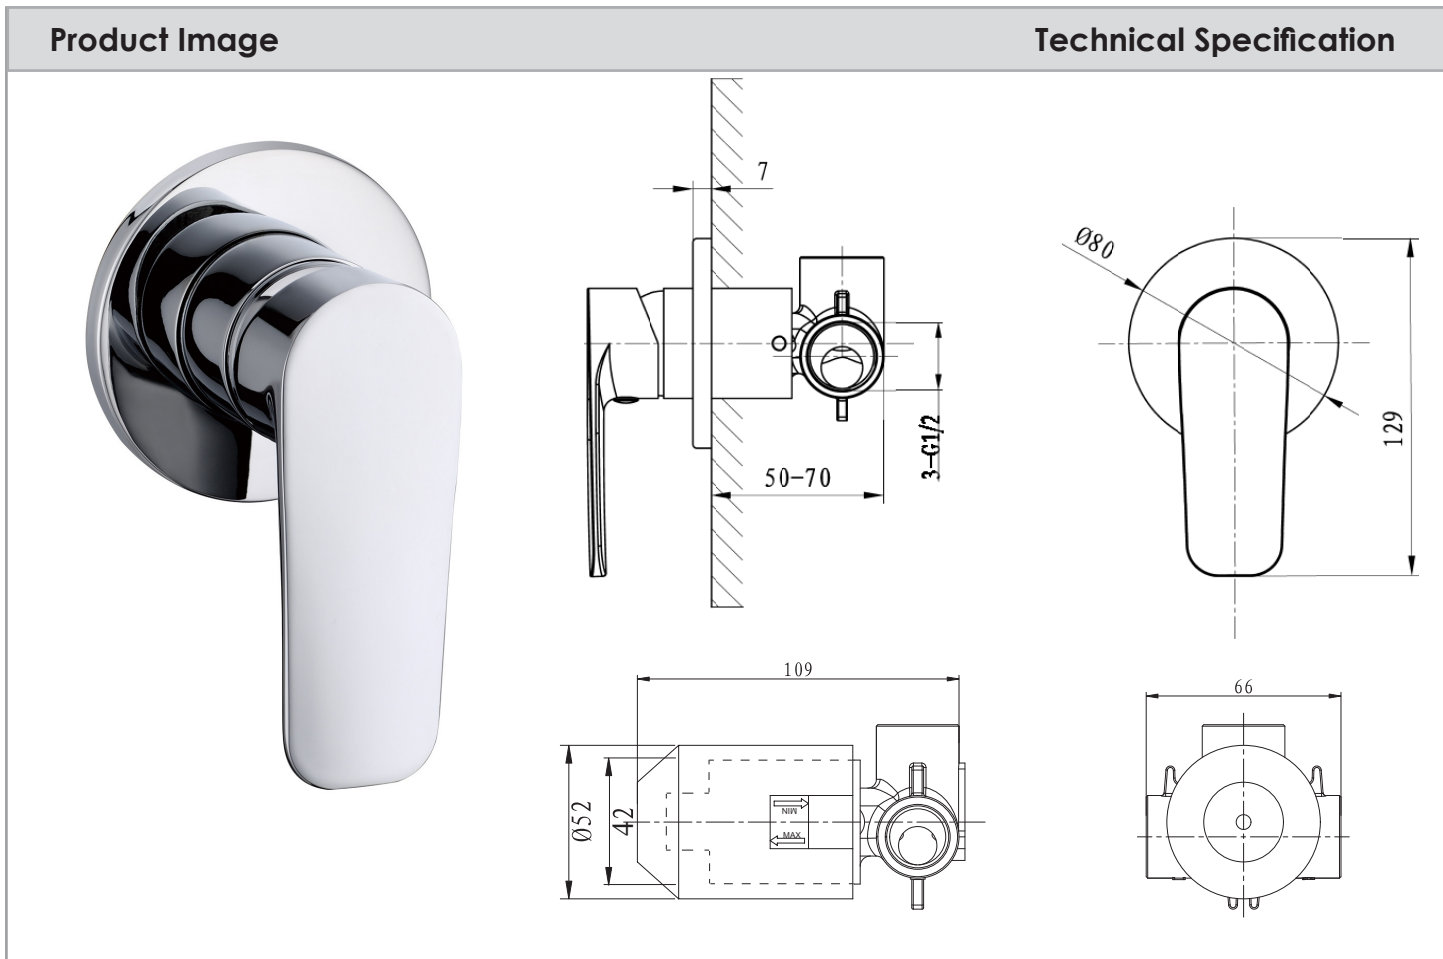

## PACE SHOWER MIXER

Description	
Pace Shower Mixer	
<b>SM322637</b> <b>SM320037</b>	Pace Shower Trim - Chrome Universal Round Shower Body - Chrome
<b>SM322637MB</b> <b>SM320037MB</b>	Pace Shower Trim - Matte Black Universal Round Shower Body - Matte Black

Additional Information
<ul style="list-style-type: none"> <li>• 35mm European Ceramic Cartridge</li> <li>• 20mm In-Wall Depth Adjustment</li> <li>• Compact trim plate 80mm Ø</li> <li>• 15 Year Replacement Warranty*</li> </ul>