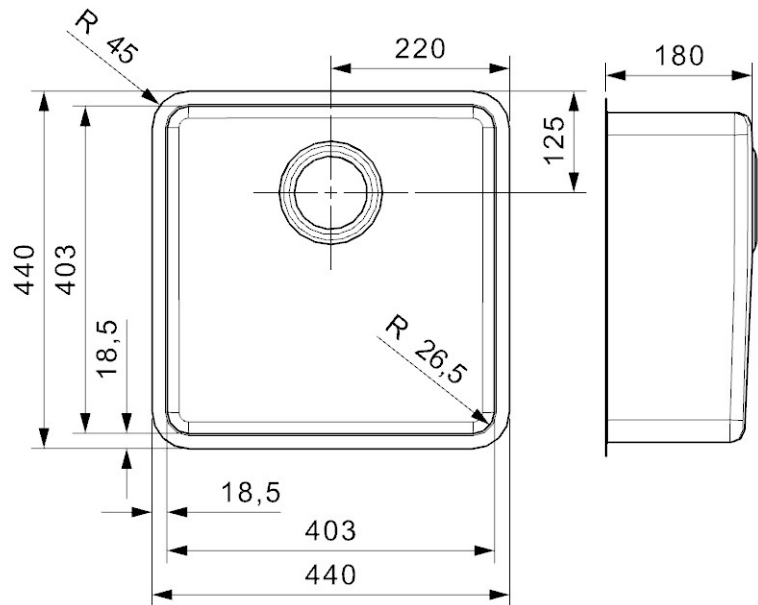

ROYAL MAIN BOWL

Product Image

Line Drawing

INSTALLATION DISCLAIMER

ALL TEMPLATES, LINE DRAWINGS & ELECTRONIC FILES ARE SUPPLIED AS A GUIDE ONLY. PLEASE CROSS CHECK WITH ACTUAL BOWL BEFORE COMMENCING ANY CUTOUT AND ENSURE RADII ARE SUITABLE TO BENCHTOP MATERIAL TOLERANCES. ARGENT ACCEPTS NO RESPONSIBILITY FOR CUTOUT ERRORS.

www.argentaust.com.au

Code/Description

ROYAL MAIN BOWL

- R27066 Midnight Sky
- R27073 Arctic White - Lead Times Apply
- R27080 Sahara Sand - Lead Times Apply

ACCESSORIES TO SUIT:

- R1661 Stainless Steel Bottom Grid
- R22146 Stainless Steel Colander
- S1230 Wooden Cutting Board
- R1190 Stainless Steel Dish Rack

Additional Information

- Design Overflow
- Round Basket Waste
- 304 Stainless Steel with Regi Colour
- Top Mount, Under Mount Installation
- 29 Litre Capacity
- Suit 500 Carcass or Larger