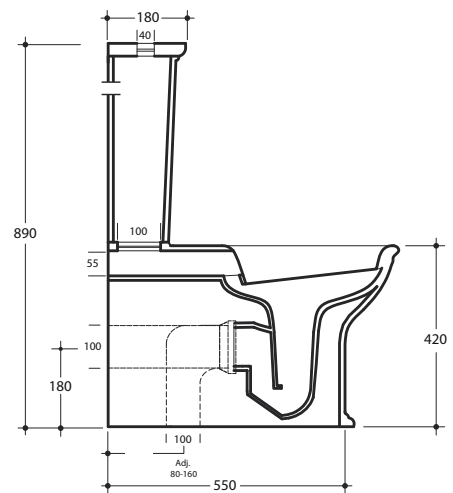

STUDIO
BAGNO

IMPERO

STYLE

Back to Wall Toilet Suite

CODE

IMPO01

WEIGHT

(Pan) 34 kg, (Seat) 4 kg,
(Cistern) 16 kg

COLOURS

White

INCLUSIONS & NOTES

Conector, soft close seat and fixings included. Black soft close seat available at extra cost

NB: S-trap connector supplied as standard. Set out S-trap 80-160 mm.

WELS 4-STAR RATING
Licence No. 433

Note: All dimensions are in millimetres and are subject to normal manufacturing variances. Studio Bagno Pty Ltd reserves the right to vary specifications at any time without notice. Date created: 22/02/16.