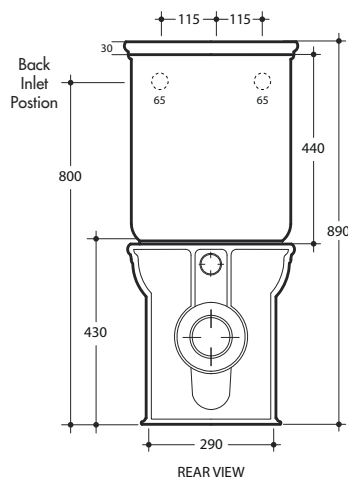

STUDIO
BAGNO

IMPERO

STYLE

Back to Wall Toilet Suite

CODE

IMPO01

WEIGHT

(Pan) 34 kg, (Seat) 4 kg,
(Cistern) 16 kg

COLOURS

White

INCLUSIONS & NOTES

Conector, soft close seat and fixings included. Black soft close seat available at extra cost

NB: S-trap connector supplied as standard. Set out S-trap 80-160 mm.

WELS 4-STAR RATING
Licence No. 433

Note: All dimensions are in millimetres and are subject to normal manufacturing variances. Studio Bagno Pty Ltd reserves the right to vary specifications at any time without notice. Date created: 22/02/16.