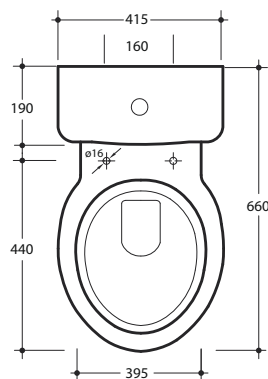

STUDIO
BAGNO

IMPERO

STYLE

Back to Wall Toilet Suite

CODE

IMPO01

WEIGHT

(Pan) 34 kg, (Seat) 4 kg,
(Cistern) 16 kg

COLOURS

White

INCLUSIONS & NOTES

Conector, soft close seat and fixings included. Black soft close seat available at extra cost

NB: S-trap connector supplied as standard. Set out S-trap 80-160 mm.

WELS 4-STAR RATING
Licence No. 433

Note: All dimensions are in millimetres and are subject to normal manufacturing variances. Studio Bagno Pty Ltd reserves the right to vary specifications at any time without notice. Date created: 22/02/16.