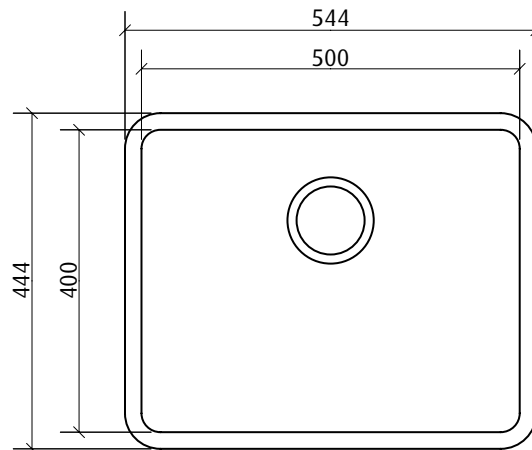

## stainless steel sink undermount or above-mount\*

544 x 444 mm

### Contemporary square design + satin finish

- square design with rounded corners for easy cleaning
- 304 grade stainless steel 1.0 mm thick with sleek, satin finish
- deep, large capacity bowl
- includes designer basket waste
- optional overflow kit available
- accessories available

**\*note!** Kubic sinks have a superior quality edge finish and are suitable for above-mount installation if required.

configuration	One bowl
product code	■ SKS-KU500
waste/overflow	Includes basket waste [SKA-004] Optional overflow kit available [SKA-P0K]
bowl size	500 x 400 mm, 200 mm deep
accessories	Stainless steel drainer tray [SKA-454] Stainless steel colander [SKA-455] Cutting board [SKA-452] Chrome drainer basket [SKA-005]

200 mm deep

**Important!**  
Always use the actual product to verify cut-out.