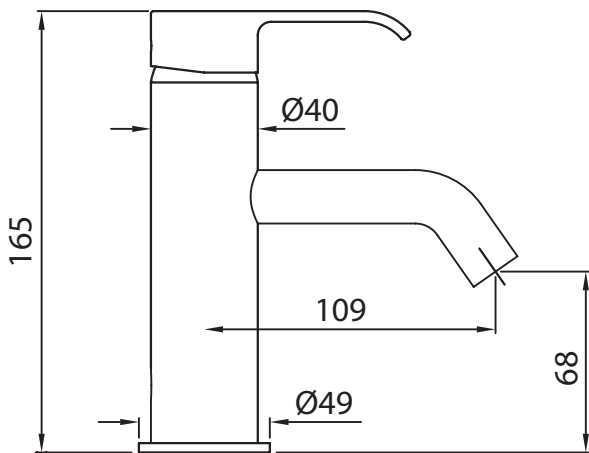

SUP Basin Mixer

ZSU363

WELS: 5 stars

Litres/minute: 5.5L

WELS License / Reg No: 0023 / T35734

Finishes available: Chrome, Matte Black and Brushed Nickel

*Conditions apply.