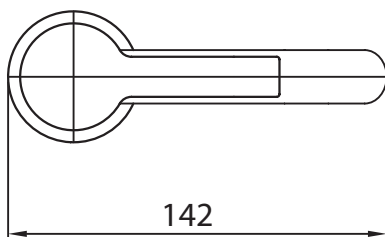

SUP Basin Mixer

ZSU363

WELS: 5 stars

Litres/minute: 5.5L

WELS License / Reg No: 0023 / T35734

Finishes available: Chrome, Matte Black and Brushed Nickel

*Conditions apply.