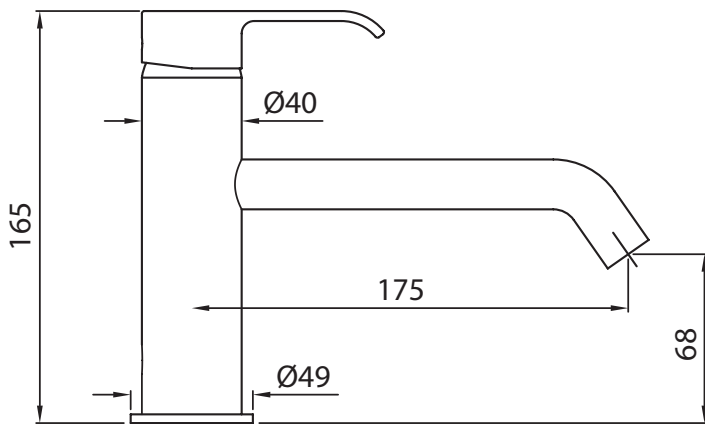

SUP Basin Mixer with Extended Spout

ZSU393

WELS: 5 stars

Litres/minute: 5.5L

WELS License / Reg No: 0023 / T35735

Finishes available: Chrome, Matte Black and Brushed Nickel

WARRANTY
15 years

*Conditions apply.