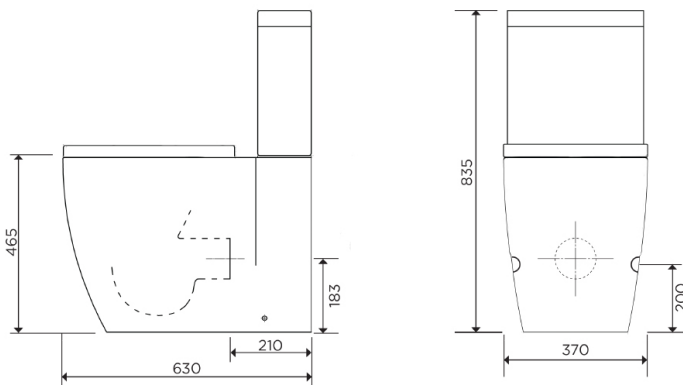

## Synergii Toilet Suite Bottom inlet with standard seat

SY04128

**WELS:** 4 stars - 3/4.5L

**Set-out:** S-trap 80 - 200mm  
P-trap 185mm

**Finish:** White

Front view

The Synergii suite is a stylish and functional back to wall toilet suite. It has a rimless bowl eliminating the conventional box rim making this toilet very hygienic and easy cleaning. It's fitted with a soft close seat, so one touch and it closes gently and quietly.