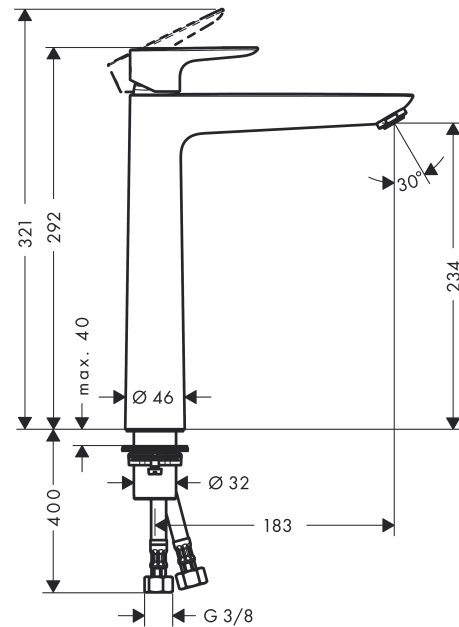

Talis E
Single lever basin mixer 240 without waste set
 Surfaces: **chrome** Article Number: **71717003**

Description

product features

- ComfortZone 190
- projection 183 mm
- normal spray
- flow rate: 5 l/min
- ceramic cartridge
- temperature limitation adjustable
- without waste set
- suitable for continuous flow water heaters
- connection dimension: DN15

Technology

WELS 5 STAR
 5 litres per minute

15 YEAR WARRANTY

Product image

Scale drawing

Flowchart