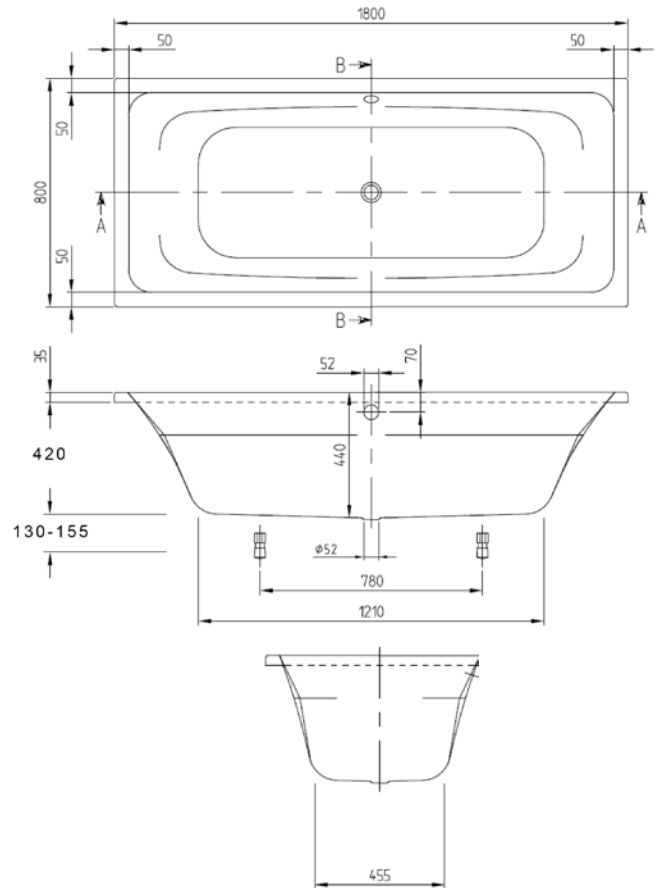

Product Image

Technical Specification

Code/Description

TARGA BATH

UBA180FRA2WOB 1800x800mm

Optional Tiling Lips

994612 1800mm
994613 1000mm

Additional Information

- Centred waste & integrated overflow
- Ideal for two person bathing
- Integral Lumbar supports
- Includes Adjustable base support feet
- Manufactured from Sanitary Grade reinforced Acrylic
- Solid Base Board
- 10 year warranty *Conditions Apply