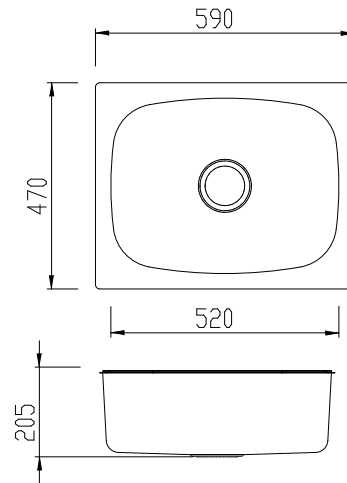

EE50U

Tasman Endeavour

Oliveri®