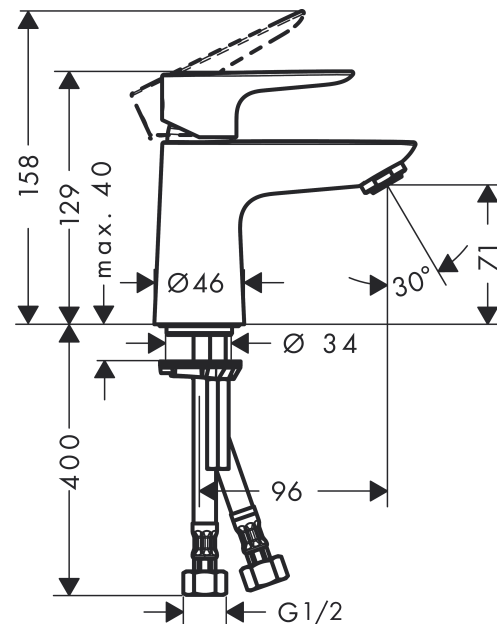

##### product features

- ComfortZone 80
- projection 96 mm
- normal spray
- flow rate: 5 l/min
- ceramic cartridge
- temperature limitation adjustable
- without waste set
- suitable for continuous flow water heaters
- connection dimension: DN15

#### Product image

#### Scale drawing