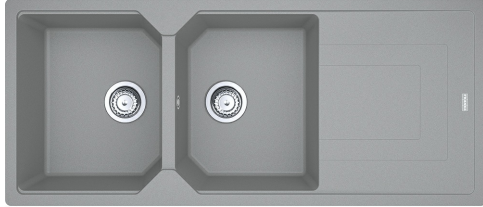

Urban UBG 221 | 114.0589.112

FAMILY : Sinks | SERIE : Urban | MODEL : UBG 221 | FINISH : Fraganite Stone Grey | INSTALLATION TYPE : Inset |
INSTALLATION TYPE : Flushmount

TECHNICAL DATA

Depth of large bowl	220.00 mm
Length of large bowl	350.00 mm
Width of large bowl	430.00 mm
Length overall	1,160.00 mm
Width overall	500.00 mm
Length of small bowl	350.00 mm
Depth of small bowl	220.00 mm
Width of small bowl	430.00 mm
Cutout Length	1,124.00 mm
Cutout Width	464.00 mm
Cabinet Size	800.00 mm
Number of Bowls	2
Waste Outlet Diameter	3 1/2"
Cutout radius	R:-15-MM
Type of overflow	hidden
Waste Kit Included	YES
Position of Drainer	Reversible