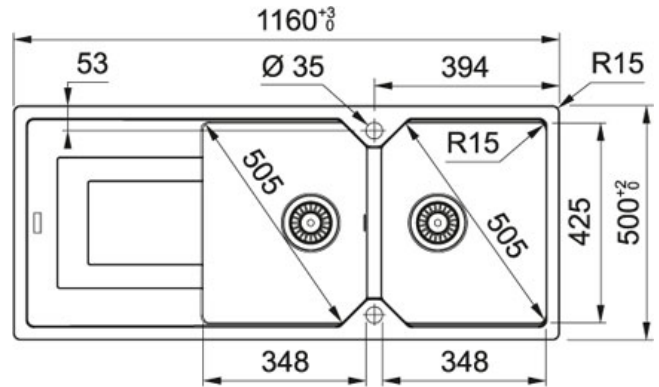

Urban UBG 221 | 114.0589.112

FAMILY : Sinks | SERIE : Urban | MODEL : UBG 221 | FINISH : Fraganite Stone Grey | INSTALLATION TYPE : Inset |
INSTALLATION TYPE : Flushmount

TECHNICAL DATA

Depth of large bowl	220.00 mm
Length of large bowl	350.00 mm
Width of large bowl	430.00 mm
Length overall	1,160.00 mm
Width overall	500.00 mm
Length of small bowl	350.00 mm
Depth of small bowl	220.00 mm
Width of small bowl	430.00 mm
Cutout Length	1,124.00 mm
Cutout Width	464.00 mm
Cabinet Size	800.00 mm
Number of Bowls	2
Waste Outlet Diameter	3 1/2"
Cutout radius	R:-15-MM
Type of overflow	hidden
Waste Kit Included	YES
Position of Drainer	Reversible