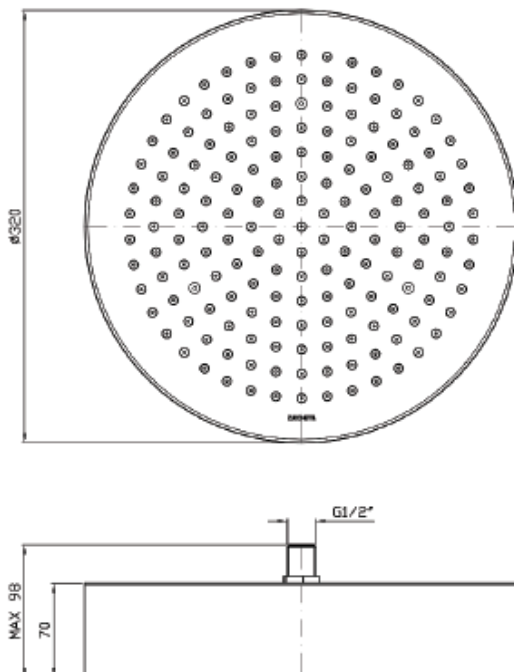

ZUCCHETTI.

Round Ceiling Mounted Rain Shower 320mm

Z94141

WELS License: 0023

Finish: Chrome

Custom Finishes available:

Brushed Satin Nickel, Copper, Gold, Gun Metal, Rose Gold.
Specialty finishes available upon request.

The round ceiling mounted rain shower, 320mm diameter features a mirror polished stainless steel edge band and face, silicon rubber nozzles for easy cleaning and generous luxurious spray.

WARRANTY
15 years