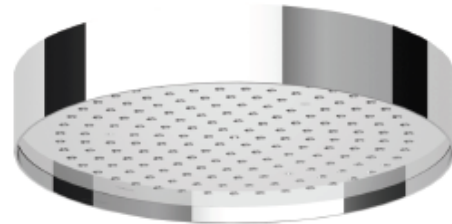

ZUCCHETTI.

Round Ceiling Mounted Rain Shower 320mm

Z94141

WELS License: 0023

Finish: Chrome

Custom Finishes available:

Brushed Satin Nickel, Copper, Gold, Gun Metal, Rose Gold.
Specialty finishes available upon request.

Zucchetti views the shower as the beginning and centre point of the bathroom, as a wellness place dedicated to the care of oneself. By combining the technology, style and luxury of the Zucchetti ceiling mounted rain shower, even the daily routine can be a subtle pleasure.

The round ceiling mounted rain shower, 320mm diameter features a mirror polished stainless steel edge band and face, silicon rubber nozzles for easy cleaning and generous luxurious spray.

WARRANTY
15 years