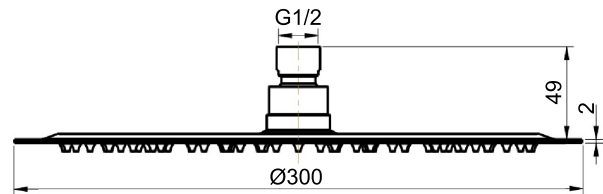

ARCHITECTURA 300Ø OVERHEAD SHOWER 9LPM

Product Image	Technical Specification
---------------	-------------------------

Description

Architectura 300Ø Overhead Shower 9LPM
WELS 3 Star 9LPM

VSH401300B

Additional Information

- 300Ø Diameter
- 5 Year Warranty*
- Easy Clean Silicon Nozzles
- Polished 304 Stainless Steel

*conditions apply