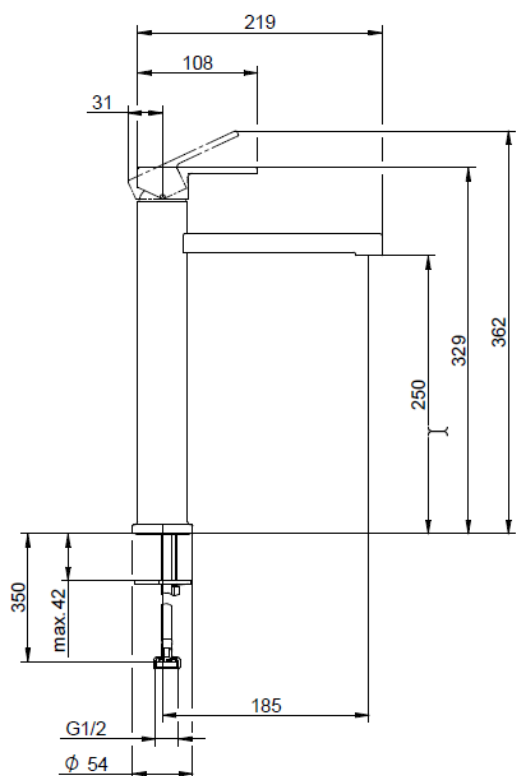

ARCHITECTURA VESSEL BASIN MIXER

Product Image	Technical Specification
---------------	-------------------------

Description
<p>Architectura Vessel Basin Mixer WELS 5 Star / 5 Lpm</p> <p>TVW10310650061 Chrome</p>

Additional Information
<ul style="list-style-type: none"> • 35mm Ceramic Cartridge
