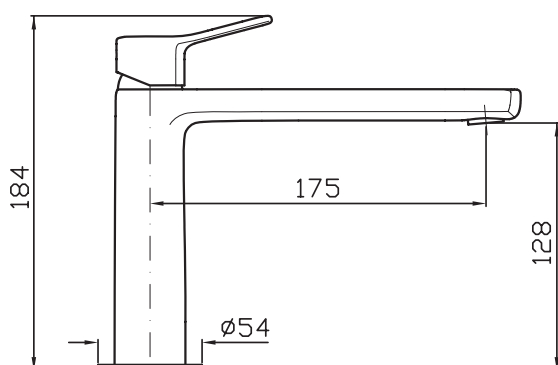

Brim Extended Spout Basin Mixer

ZBR383

WELS: 6 stars

Litres/minute: 4.5L

WELS License/Reg. No: 0023 / T33552

Finishes available: Chrome, Matte Black and Brushed Nickel

Reassuring and essential, the brand new Brim collection designed by Ludovica + Roberto Palomba stands out for its compact design that uses a single lexicon to elaborate two different shapes: the circle and the square. Carefully designed & cross-cutting, Brim is a high quality product that summarises all the design and production capacity of the Zucchetti brand.

Spout projection of 175mm.

AWARDS: Winner of the Red Dot Award - Product Design 2019

WARRANTY
15 years

*Conditions apply.

streamline

Dimensions are in millimeters and are subject to manufacturing variations. Streamline reserves the right to vary specifications at any time without notice. Information provided within this specification sheet is correct at the date of printing. Please confirm all particulars with your sales consultant prior to purchase.