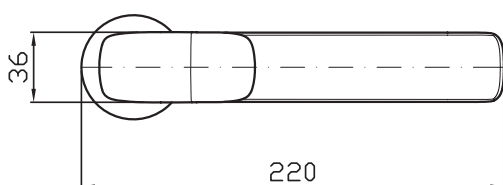

Brim Extended Spout Basin Mixer

ZBR383

WELS: 6 stars

Litres/minute: 4.5L

WELS License/Reg. No: 0023 / T33552

Finishes available: Chrome, Matte Black and Brushed Nickel

Reassuring and essential, the brand new Brim collection designed by Ludovica + Roberto Palomba stands out for its compact design that uses a single lexicon to elaborate two different shapes: the circle and the square. Carefully designed & cross-cutting, Brim is a high quality product that summarises all the design and production capacity of the Zucchetti brand.

Spout projection of 175mm.

AWARDS: Winner of the Red Dot Award - Product Design 2019

WARRANTY
15 years

*Conditions apply.

streamline

Dimensions are in millimeters and are subject to manufacturing variations. Streamline reserves the right to vary specifications at any time without notice. Information provided within this specification sheet is correct at the date of printing. Please confirm all particulars with your sales consultant prior to purchase.