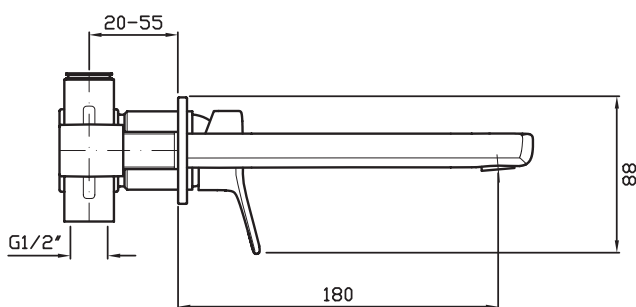

**Brim Wall Mounted Mixer
- 180mm spout**

ZBR675 + R99815

WELS: 6 stars

Litres/minute: 4.5L

WELS License/Reg. No: 0023 / T33561

Finishes available: Chrome, Matte Black and
Brushed Nickel

Reassuring and essential, the brand new Brim collection designed by Ludovica + Roberto Palomba stands out for its compact design that uses a single lexicon to elaborate two different shapes: the circle and the square. Carefully designed & cross-cutting, Brim is a high quality product that summarises all the design and production capacity of the Zucchetti brand.

Spout projection of 180mm.

AWARDS: Winner of the Red Dot Award - Product Design 2019

*Conditions apply.