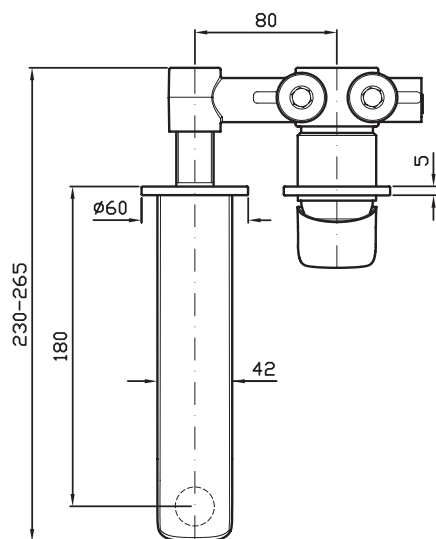

**Brim Wall Mounted Mixer
- 180mm spout**

ZBR675 + R99815

WELS: 6 stars

Litres/minute: 4.5L

WELS License/Reg. No: 0023 / T33561

Finishes available: Chrome, Matte Black and
Brushed Nickel

Reassuring and essential, the brand new Brim collection designed by Ludovica + Roberto Palomba stands out for its compact design that uses a single lexicon to elaborate two different shapes: the circle and the square. Carefully designed & cross-cutting, Brim is a high quality product that summarises all the design and production capacity of the Zucchetti brand.

Spout projection of 180mm.

AWARDS: Winner of the Red Dot Award - Product Design 2019

*Conditions apply.