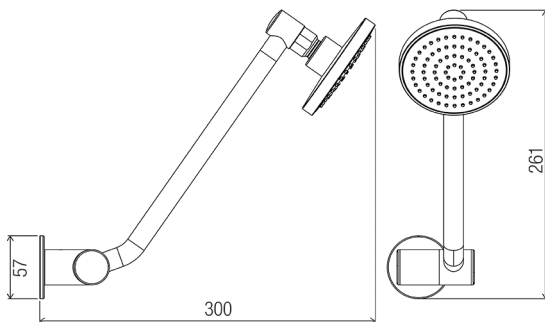

**DIMENSIONS**

**INDICATIVE IMAGE**

**STREAMJET™/CLICKLOCK™ ARM**

**Product Code - Finish**

- OH 006D C - Chrome

**Product Code - Other Finishes**

- OH 006D C/6.5 - Chrome
- OH 006D MB - Matte Black
- OH 006D MB/6.5 - Matte Black

**Features**

- ABS 100 mm traditional shower with rub-clean spray diffusor
- Brass 300 mm adjustable/orbital arm with flow INTERCHANGE® spigot
- Brass 57 mm wall flange
- Chrome plated finish
- Full pattern spray