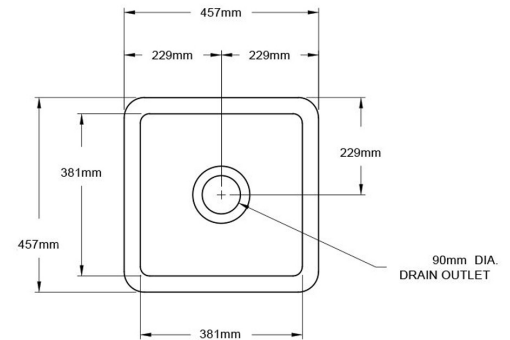

Cuisine 46 x 46 Inset / Undermount Fine Fireclay Sink

Code: CU46FS

Specifications

- Material: Fine Fireclay
- Finish: White Gloss
- Waste Outlet Included: 90x50mm Basket Waste
- Mounting options: Inset & Undermount
- Capacity: 28L
- Approx. internal radius: 15 mm
- Approx. external radius: 45 mm

Product Options

CU46FS: Cuisine 46 x 46 Inset / Undermount Fine Fireclay Sink

CU46SSG.: Cuisine 46 x 46 Stainless Steel Grid

Warranty

30 Years