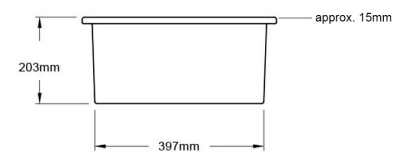

Cuisine 46 x 46 Inset / Undermount Fine Fireclay Sink

Code: CU46FS

Specifications

- Material: Fine Fireclay
- Finish: White Gloss
- Waste Outlet Included: 90x50mm Basket Waste
- Mounting options: Inset & Undermount
- Capacity: 28L
- Approx. internal radius: 15 mm
- Approx. external radius: 45 mm

Product Options

CU46FS: Cuisine 46 x 46 Inset / Undermount Fine Fireclay Sink

CU46SSG.: Cuisine 46 x 46 Stainless Steel Grid

Warranty

30 Years