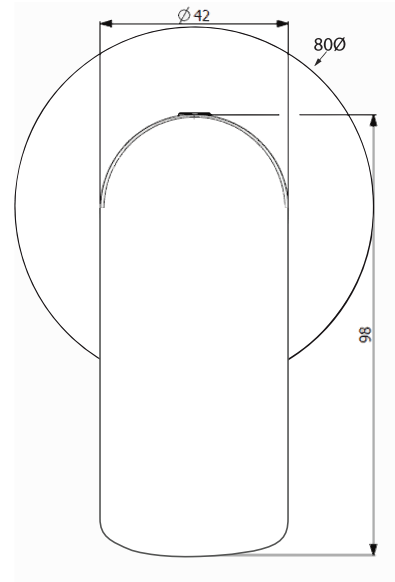

# O.NOVO SHOWER MIXER

Product Image	Technical Specification
---------------	-------------------------

Description	
O.Novo Shower Mixer	
<b>TVS10420XB</b>	O.Novo Shower Mixer Trim
<b>TVS00036150061</b>	Universal Shower Mixer Body

Additional Information
<ul style="list-style-type: none"> <li>35mm Ceramic Cartridge</li> <li>Compact plate - 80mm diameter</li> </ul>