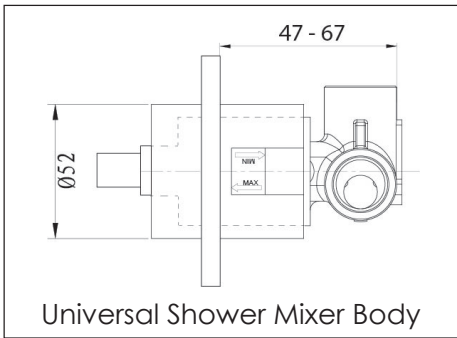

# O.NOVO SHOWER MIXER

Product Image	Technical Specification
---------------	-------------------------

Description	
O.Novo Shower Mixer	
<b>TVS10420XB</b>	O.Novo Shower Mixer Trim
<b>TVS00036150061</b>	Universal Shower Mixer Body

Additional Information
<ul style="list-style-type: none"> <li>35mm Ceramic Cartridge</li> <li>Compact plate - 80mm diameter</li> </ul>